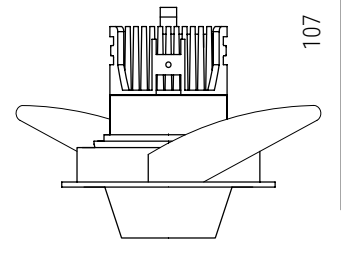

Optima

Ø84mm

Ø91mm

- Family of minimalist Downlights
- Ideal for Residential / Hospitality
- Recessed baffle option
- Front-loading for easy re-lamping
- Snoot variant available

General

| | |
|----------------|------------------------------|
| Type | Fixed / Adjustable Downlight |
| Mounting | Ceiling Recessed |
| IP-Rating | IP20 / IP44 |
| Construction | Diecast Aluminium |
| Operating Temp | -10°C to +40°C |
| Protection | Class 2 |
| Certification | CE (EN 60598-1) |
| Warranty | 5 years |

| Variant | Finish | Cut-out | Tilt | Rotate |
|----------------|--------------------|---------|------|--------|
| 1. Optima | White A326W | Ø78mm | - | - |
| | Black A326B | | | |
| 2. Optima IP44 | White A328W | Ø78mm | - | - |
| | Black A328B | | | |

*IP44 includes clear glass cover to aperture (frosted glass available on request)

| Variant | Finish | Cut-out | Tilt | Rotate |
|-----------------|--------------------|---------|------|--------|
| 3. Optima AG | White A327W | Ø78mm | - | - |
| | Black A327B | | | |
| 4. Optima Shoot | White A329W | Ø78mm | - | - |
| | Black A329B | | | |

Ø91
Height > add 25mm for 12w

Ø91
Height > add 25mm for 12w

Ø91
Height > add 25mm for 12w

| Variant | Finish | Cut-out | Tilt | Rotate |
|------------------------|--------------------|---------|------|--------|
| 5. Optima Adj | White A330W | Ø85mm | 25° | - |
| | Black A330B | | | |
| 6. Optima Adj AG | White A331W | Ø85mm | 25° | - |
| | Black A331B | | | |
| 7. Optima Adj AG Snoot | White A332W | Ø85mm | 25° | - |
| | Black A332B | | | |