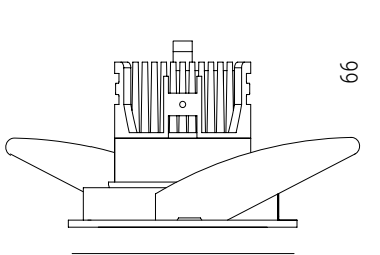

Optima

Ø84mm

Ø91mm

- Family of minimalist Downlights
- Ideal for Residential / Hospitality
- Recessed baffle option
- Front-loading for easy re-lamping
- Snoot variant available

General

| | |
|----------------|------------------------------|
| Type | Fixed / Adjustable Downlight |
| Mounting | Ceiling Recessed |
| IP-Rating | IP20 / IP44 |
| Construction | Diecast Aluminium |
| Operating Temp | -10°C to +40°C |
| Protection | Class 2 |
| Certification | CE (EN 60598-1) |
| Warranty | 5 years |

| | | |
|---------|---|----------------------|
| Add-ons | → | Honeycomb Filter .HC |
| | | Frosted Lens .FL |

Ordering Info:

1. Example: **A326W.9.827.38.P**
2. *None: Where Control Gear is not required standard warranty terms will not apply (see warranty document > akclighting.com)
3. Add-ons: Include Add-on Code(s) after Order Code - more than one Add-on can be specified (where applicable)

| Variant | Finish | Cut-out | Tilt | Rotate |
|----------------|--------------------|---------|------|--------|
| 1. Optima | White A326W | Ø78mm | - | - |
| | Black A326B | | | |
| 2. Optima IP44 | White A328W | Ø78mm | - | - |
| | Black A328B | | | |

*IP44 includes clear glass cover to aperture (frosted glass available on request)

| Variant | Finish | Cut-out | Tilt | Rotate |
|-----------------|--------------------|---------|------|--------|
| 3. Optima AG | White A327W | Ø78mm | - | - |
| | Black A327B | | | |
| 4. Optima Shoot | White A329W | Ø78mm | - | - |
| | Black A329B | | | |