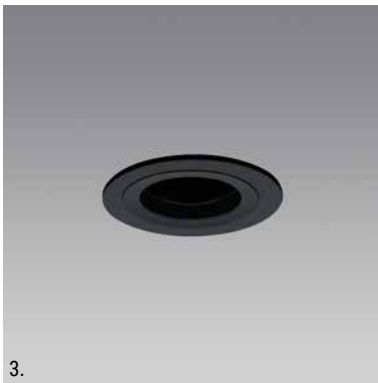

Optima

Ø84mm

Ø91mm

- Family of minimalist Downlights
- Ideal for Residential / Hospitality
- Recessed baffle option
- Front-loading for easy re-lamping
- Snoot variant available

General

| | |
|----------------|------------------------------|
| Type | Fixed / Adjustable Downlight |
| Mounting | Ceiling Recessed |
| IP-Rating | IP20 / IP44 |
| Construction | Diecast Aluminium |
| Operating Temp | -10°C to +40°C |
| Protection | Class 2 |
| Certification | CE (EN 60598-1) |
| Warranty | 5 years |

| | | |
|---------|---|----------------------|
| Add-ons | → | Honeycomb Filter .HC |
| | | Frosted Lens .FL |

Ordering Info:

1. Example: **A326W.9.827.38.P**
2. *None: Where Control Gear is not required standard warranty terms will not apply (see warranty document > akclighting.com)
3. Add-ons: Include Add-on Code(s) after Order Code - more than one Add-on can be specified (where applicable)

| Variant | Finish | Cut-out | Tilt | Rotate |
|----------------|--------------------|---------|------|--------|
| 1. Optima | White A326W | Ø78mm | - | - |
| | Black A326B | | | |
| 2. Optima IP44 | White A328W | Ø78mm | - | - |
| | Black A328B | | | |

*IP44 includes clear glass cover to aperture (frosted glass available on request)

| Variant | Finish | Cut-out | Tilt | Rotate |
|-----------------|--------------------|---------|------|--------|
| 3. Optima AG | White A327W | Ø78mm | - | - |
| | Black A327B | | | |
| 4. Optima Shoot | White A329W | Ø78mm | - | - |
| | Black A329B | | | |