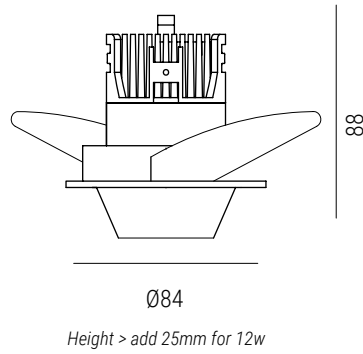

Optima

Ø84mm

Ø91mm

- Family of minimalist Downlights
- Ideal for Residential / Hospitality
- Recessed baffle option
- Front-loading for easy re-lamping
- Snoot variant available

General

| | |
|----------------|------------------------------|
| Type | Fixed / Adjustable Downlight |
| Mounting | Ceiling Recessed |
| IP-Rating | IP20 / IP44 |
| Construction | Diecast Aluminium |
| Operating Temp | -10°C to +40°C |
| Protection | Class 2 |
| Certification | CE (EN 60598-1) |
| Warranty | 5 years |

| Variant | Finish | Cut-out | Tilt | Rotate |
|----------------|--------------------|---------|------|--------|
| 1. Optima | White A326W | Ø78mm | - | - |
| | Black A326B | | | |
| 2. Optima IP44 | White A328W | Ø78mm | - | - |
| | Black A328B | | | |

*IP44 includes clear glass cover to aperture (frosted glass available on request)

| Variant | Finish | Cut-out | Tilt | Rotate |
|-----------------|--------------------|---------|------|--------|
| 3. Optima AG | White A327W | Ø78mm | - | - |
| | Black A327B | | | |
| 4. Optima Shoot | White A329W | Ø78mm | - | - |
| | Black A329B | | | |

Ø91
Height > add 25mm for 12w

Ø91
Height > add 25mm for 12w

Ø91
Height > add 25mm for 12w

| Variant | Finish | Cut-out | Tilt | Rotate |
|------------------------|--------------------|---------|------|--------|
| 5. Optima Adj | White A330W | Ø85mm | 25° | - |
| | Black A330B | | | |
| 6. Optima Adj AG | White A331W | Ø85mm | 25° | - |
| | Black A331B | | | |
| 7. Optima Adj AG Snoot | White A332W | Ø85mm | 25° | - |
| | Black A332B | | | |