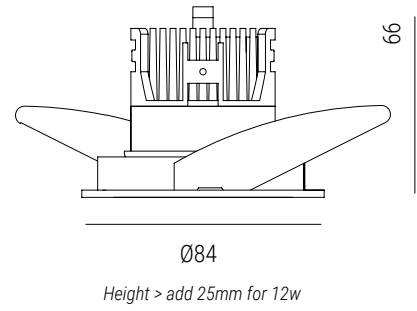

Optima

Ø84mm

Ø91mm

- Family of minimalist Downlights
- Ideal for Residential / Hospitality
- Recessed baffle option
- Front-loading for easy re-lamping
- Snoot variant available

General

| | |
|----------------|------------------------------|
| Type | Fixed / Adjustable Downlight |
| Mounting | Ceiling Recessed |
| IP-Rating | IP20 / IP44 |
| Construction | Diecast Aluminium |
| Operating Temp | -10°C to +40°C |
| Protection | Class 2 |
| Certification | CE (EN 60598-1) |
| Warranty | 5 years |

Order Code

| | | | | |
|--------|---|--|---|--------------|
| ① | → | ② | → | ③ |
| Finish | | LED Engine | | Control Gear |
| | | 8.9w .9 80 CRI .8 2700k / 12° beam 27.12 | | Phase-cut .P |
| | | 12.2w .12 90 CRI .9 2700k / 24° beam 27.24 | | 1-10v .A |
| | | 2700k / 38° beam 27.38 | | DALI .D |
| | | 3000k / 12° beam 30.12 | | Switching .S |
| | | 3000k / 24° beam 30.24 | | *None .N |
| | | 3000k / 38° beam 30.38 | | |
| | | 4000k / 12° beam 40.12 | | |
| | | 4000k / 24° beam 40.24 | | |
| | | 4000k / 38° beam 40.38 | | |
| ① | → | ② | | |
| Finish | | Lamp | | |
| | | GU10 (not incl) .10 | | |
| | | MR16 (not incl) .16 | | |

| Variant | Finish | Cut-out | Tilt | Rotate |
|----------------|--------------------|---------|------|--------|
| 1. Optima | White A326W | Ø78mm | - | - |
| | Black A326B | | | |
| 2. Optima IP44 | White A328W | Ø78mm | - | - |
| | Black A328B | | | |

Ø91
Height > add 25mm for 12w

Ø91
Height > add 25mm for 12w

Ø91
Height > add 25mm for 12w

| Variant | Finish | Cut-out | Tilt | Rotate |
|------------------------|--------------------|---------|------|--------|
| 5. Optima Adj | White A330W | Ø85mm | 25° | - |
| | Black A330B | | | |
| 6. Optima Adj AG | White A331W | Ø85mm | 25° | - |
| | Black A331B | | | |
| 7. Optima Adj AG Snoot | White A332W | Ø85mm | 25° | - |
| | Black A332B | | | |