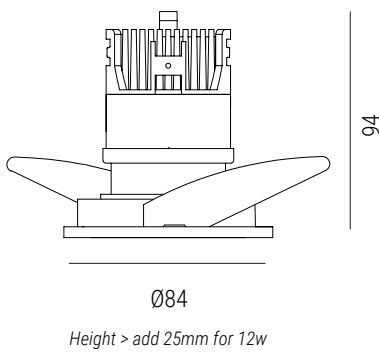

Optima

Ø84mm

Ø91mm

- Family of minimalist Downlights
- Ideal for Residential / Hospitality
- Recessed baffle option
- Front-loading for easy re-lamping
- Snoot variant available

General

| | |
|----------------|------------------------------|
| Type | Fixed / Adjustable Downlight |
| Mounting | Ceiling Recessed |
| IP-Rating | IP20 / IP44 |
| Construction | Diecast Aluminium |
| Operating Temp | -10°C to +40°C |
| Protection | Class 2 |
| Certification | CE (EN 60598-1) |
| Warranty | 5 years |

| Variant | Finish | Cut-out | Tilt | Rotate |
|----------------|--------------------|---------|------|--------|
| 1. Optima | White A326W | Ø78mm | - | - |
| | Black A326B | | | |
| 2. Optima IP44 | White A328W | Ø78mm | - | - |
| | Black A328B | | | |

*IP44 includes clear glass cover to aperture (frosted glass available on request)

| Variant | Finish | Cut-out | Tilt | Rotate |
|-----------------|--------------------|---------|------|--------|
| 3. Optima AG | White A327W | Ø78mm | - | - |
| | Black A327B | | | |
| 4. Optima Shoot | White A329W | Ø78mm | - | - |
| | Black A329B | | | |

Ø91
Height > add 25mm for 12w

Ø91
Height > add 25mm for 12w

Ø91
Height > add 25mm for 12w

| Variant | Finish | Cut-out | Tilt | Rotate |
|------------------------|--------------------|---------|------|--------|
| 5. Optima Adj | White A330W | Ø85mm | 25° | - |
| | Black A330B | | | |
| 6. Optima Adj AG | White A331W | Ø85mm | 25° | - |
| | Black A331B | | | |
| 7. Optima Adj AG Snoot | White A332W | Ø85mm | 25° | - |
| | Black A332B | | | |