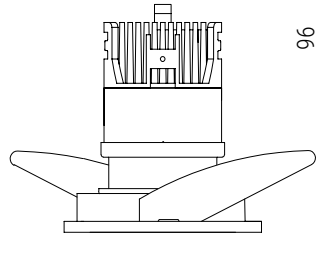

Optima

Ø84mm

Ø91mm

- Family of minimalist Downlights
- Ideal for Residential / Hospitality
- Recessed baffle option
- Front-loading for easy re-lamping
- Snoot variant available

General

| | |
|----------------|------------------------------|
| Type | Fixed / Adjustable Downlight |
| Mounting | Ceiling Recessed |
| IP-Rating | IP20 / IP44 |
| Construction | Diecast Aluminium |
| Operating Temp | -10°C to +40°C |
| Protection | Class 2 |
| Certification | CE (EN 60598-1) |
| Warranty | 5 years |

| Variant | Finish | Cut-out | Tilt | Rotate |
|----------------|--------------------|---------|------|--------|
| 1. Optima | White A326W | Ø78mm | - | - |
| | Black A326B | | | |
| 2. Optima IP44 | White A328W | Ø78mm | - | - |
| | Black A328B | | | |

*IP44 includes clear glass cover to aperture (frosted glass available on request)

| Variant | Finish | Cut-out | Tilt | Rotate |
|-----------------|--------------------|---------|------|--------|
| 3. Optima AG | White A327W | Ø78mm | - | - |
| | Black A327B | | | |
| 4. Optima Shoot | White A329W | Ø78mm | - | - |
| | Black A329B | | | |

Ø91
Height > add 25mm for 12w

Ø91
Height > add 25mm for 12w

Ø91
Height > add 25mm for 12w

| Variant | Finish | Cut-out | Tilt | Rotate |
|------------------------|--------------------|---------|------|--------|
| 5. Optima Adj | White A330W | Ø85mm | 25° | - |
| | Black A330B | | | |
| 6. Optima Adj AG | White A331W | Ø85mm | 25° | - |
| | Black A331B | | | |
| 7. Optima Adj AG Snoot | White A332W | Ø85mm | 25° | - |
| | Black A332B | | | |