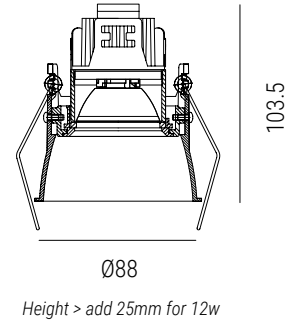

Variant	Finish	Cut-out	Tilt	Rotate
1. Microtrim	White A311W	Ø84mm	-	-
	Black A311B			
2. Microtrim IP44	White A312W	Ø84mm	-	-
	Black A312B			

*IP44 includes clear glass cover to aperture (frosted glass available on request)