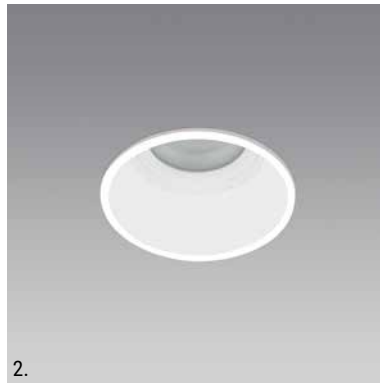

Variant	Finish	Cut-out	Tilt	Rotate
1. Microtrim	White A311W	Ø84mm	-	-
	Black A311B			
2. Microtrim IP44	White A312W	Ø84mm	-	-
	Black A312B			

*IP44 includes clear glass cover to aperture (frosted glass available on request)