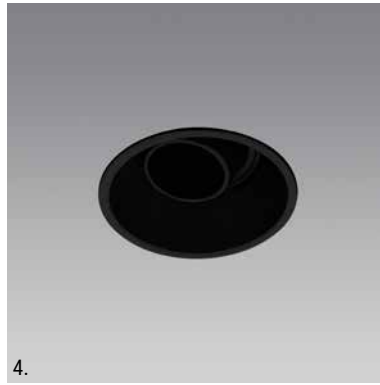

Microtrim

Ø88mm

- Ø88mm Downlight Series
- Ultra-narrow bezel trim (4mm)
- Recessed baffle for lower glare
- Front-loading for easy re-lamping
- Flush-mount & trimless options

General

Type	Fixed / Adjustable Downlight
Mounting	Ceiling Recessed
IP-Rating	IP20 / IP44
Construction	Diecast Aluminium
Operating Temp	-10°C to +40°C
Protection	Class 2
Certification	CE (EN 60598-1)
Warranty	5 years

Ordering Info:

1. Example: **A311W.9.827.38.P**
2. *None: Where Control Gear is not required standard warranty terms will not apply (see warranty document > akclighting.com)
3. Add-ons: Include Add-on Code(s) after Order Code - more than one Add-on can be specified (where applicable)

Add-ons	→	Honeycomb Filter .HC
		Frosted Lens .FL
		Flush-mount Kit .FMK

Variant	Finish	Cut-out	Tilt	Rotate
1. Microtrim	White A311W	Ø84mm	-	-
	Black A311B			
2. Microtrim IP44	White A312W	Ø84mm	-	-
	Black A312B			

*IP44 includes clear glass cover to aperture (frosted glass available on request)

Variant	Finish	Cut-out	Tilt	Rotate
3. Microtrim Snoot	White A313W	Ø84mm	-	-
	Black A313B			
4. Microtrim Adj Snoot	White A318W	Ø84mm	25°	-
	Black A318B			