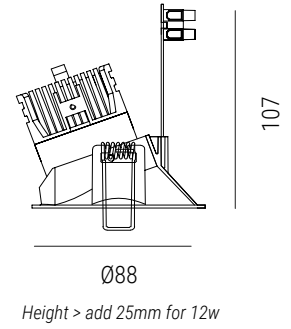

Variant	Finish	Cut-out	Tilt	Rotate
6. Microtrim Wallwasher	White A314W	Ø84mm	-	-
	Black A314B			
7. Microtrim Wallwasher IP44	White A315W	Ø84mm	-	-
	Black A315B			

*IP44 includes clear glass cover to aperture (frosted glass available on request)