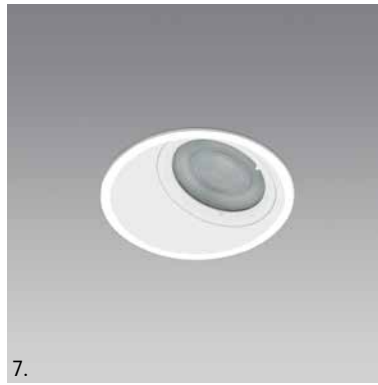

Variant	Finish	Cut-out	Tilt	Rotate
6. Microtrim Wallwasher	White A314W	Ø84mm	-	-
	Black A314B			
7. Microtrim Wallwasher IP44	White A315W	Ø84mm	-	-
	Black A315B			

*IP44 includes clear glass cover to aperture (frosted glass available on request)