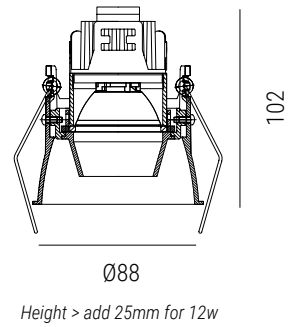

Microtrim

Ø88mm

- Ø88mm Downlight Series
- Ultra-narrow bezel trim (4mm)
- Recessed baffle for lower glare
- Front-loading for easy re-lamping
- Flush-mount & trimless options

General

Type	Fixed / Adjustable Downlight
Mounting	Ceiling Recessed
IP-Rating	IP20 / IP44
Construction	Diecast Aluminium
Operating Temp	-10°C to +40°C
Protection	Class 2
Certification	CE (EN 60598-1)
Warranty	5 years

*IP44 includes clear glass cover to aperture (frosted glass available on request)

Variant	Finish	Cut-out	Tilt	Rotate
3. Microtrim Snoot	White A313W	Ø84mm	-	-
	Black A313B			
4. Microtrim Adj Snoot	White A318W	Ø84mm	25°	-
	Black A318B			

Ø130mm > For Microtrim Series