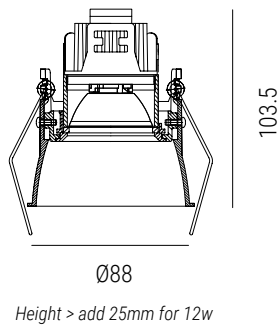

Microtrim

Ø88mm

- Ø88mm Downlight Series
- Ultra-narrow bezel trim (4mm)
- Recessed baffle for lower glare
- Front-loading for easy re-lamping
- Flush-mount & trimless options

General

Type	Fixed / Adjustable Downlight
Mounting	Ceiling Recessed
IP-Rating	IP20 / IP44
Construction	Diecast Aluminium
Operating Temp	-10°C to +40°C
Protection	Class 2
Certification	CE (EN 60598-1)
Warranty	5 years

Add-ons	→	Honeycomb Filter .HC
		Frosted Lens .FL
		Flush-mount Kit .FMK

Variant	Finish	Cut-out	Tilt	Rotate
1. Microtrim	White A311W	Ø84mm	-	-
	Black A311B			
2. Microtrim IP44	White A312W	Ø84mm	-	-
	Black A312B			

*IP44 includes clear glass cover to aperture (frosted glass available on request)

Variant	Finish	Cut-out	Tilt	Rotate
3. Microtrim Snoot	White A313W	Ø84mm	-	-
	Black A313B			
4. Microtrim Adj Snoot	White A318W	Ø84mm	25°	-
	Black A318B			

Ø130mm > For Microtrim Series