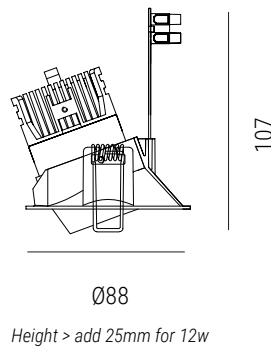

Microtrim

Ø88mm

- Ø88mm Downlight Series
- Ultra-narrow bezel trim (4mm)
- Recessed baffle for lower glare
- Front-loading for easy re-lamping
- Flush-mount & trimless options

General

Type	Fixed / Adjustable Downlight
Mounting	Ceiling Recessed
IP-Rating	IP20 / IP44
Construction	Diecast Aluminium
Operating Temp	-10°C to +40°C
Protection	Class 2
Certification	CE (EN 60598-1)
Warranty	5 years

*IP44 includes clear glass cover to aperture (frosted glass available on request)

Variant	Finish	Cut-out	Tilt	Rotate
3. Microtrim Snoot	White A313W	Ø84mm	-	-
	Black A313B			
4. Microtrim Adj Snoot	White A318W	Ø84mm	25°	-
	Black A318B			

Variant	Finish	Cut-out	Tilt	Rotate
5. Microtrim Adj	White A317W	Ø84mm	25°	-
	Black A317B			

Variant	Finish	Cut-out	Tilt	Rotate
6. Microtrim Wallwasher	White A314W	Ø84mm	-	-
	Black A314B			
7. Microtrim Wallwasher IP44	White A315W	Ø84mm	-	-
	Black A315B			

*IP44 includes clear glass cover to aperture (frosted glass available on request)

Variant	Finish	Cut-out	Tilt	Rotate
8. Microtrim Wallwasher Snoot	White A316W	Ø84mm	-	-
	Black A316B			

Add-on > Flush-mount Kit (.FMK)