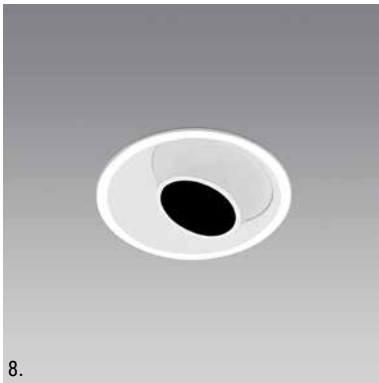

Microtrim

Ø88mm

- Ø88mm Downlight Series
- Ultra-narrow bezel trim (4mm)
- Recessed baffle for lower glare
- Front-loading for easy re-lamping
- Flush-mount & trimless options

General

Type	Fixed / Adjustable Downlight
Mounting	Ceiling Recessed
IP-Rating	IP20 / IP44
Construction	Diecast Aluminium
Operating Temp	-10°C to +40°C
Protection	Class 2
Certification	CE (EN 60598-1)
Warranty	5 years

*IP44 includes clear glass cover to aperture (frosted glass available on request)

Variant	Finish	Cut-out	Tilt	Rotate
3. Microtrim Snoot	White A313W	Ø84mm	-	-
	Black A313B			
4. Microtrim Adj Snoot	White A318W	Ø84mm	25°	-
	Black A318B			

Variant	Finish	Cut-out	Tilt	Rotate
5. Microtrim Adj	White A317W	Ø84mm	25°	-
	Black A317B			

Variant	Finish	Cut-out	Tilt	Rotate
6. Microtrim Wallwasher	White A314W	Ø84mm	-	-
	Black A314B			
7. Microtrim Wallwasher IP44	White A315W	Ø84mm	-	-
	Black A315B			

*IP44 includes clear glass cover to aperture (frosted glass available on request)

Variant	Finish	Cut-out	Tilt	Rotate
8. Microtrim Wallwasher Snoot	White A316W	Ø84mm	-	-
	Black A316B			

Add-on > Flush-mount Kit (.FMK)