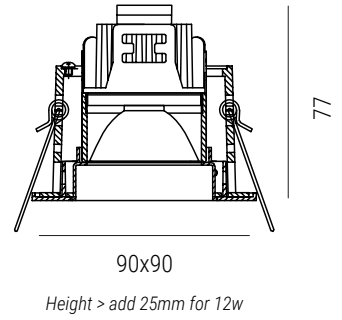

Kubik

90 x 90mm

- Square Downlight (fixed)
- Ideal for Residential interiors
- Recessed baffle for lower glare
- Front-loading for easy re-lamping
- Suitable for low ceiling voids

General

Type	Fixed Downlight
Mounting	Ceiling Recessed
IP-Rating	IP20 / IP44
Construction	Diecast Aluminium
Operating Temp	-10°c to +40°c
Protection	Class 2
Certification	CE (EN 60598-1)
Warranty	5 years

Order Code

①	→	②	→	③
Finish		LED Engine		Control Gear
		8.9w .9 80 CRI .8 2700k / 12° beam 27.12		Phase-cut .P
		12.2w .12 90 CRI .9 2700k / 24° beam 27.24		1-10v .A
		2700k / 38° beam 27.38		DALI .D
		3000k / 12° beam 30.12		Switching .S
		3000k / 24° beam 30.24		*None .N
		3000k / 38° beam 30.38		
		4000k / 12° beam 40.12		
		4000k / 24° beam 40.24		
		4000k / 38° beam 40.38		
①	→	②		
Finish		Lamp		
		GU10 (not incl) .10		
		MR16 (not incl) .16		

Variant	Finish	Cut-out	Tilt	Rotate
1. Kubik	White A339W	78 x 78mm	-	-
	Black A339B			
2. Kubik IP44	White A340W	78 x 78mm	-	-
	Black A340B			

*IP44 includes frosted glass as standard (clear glass available on request)