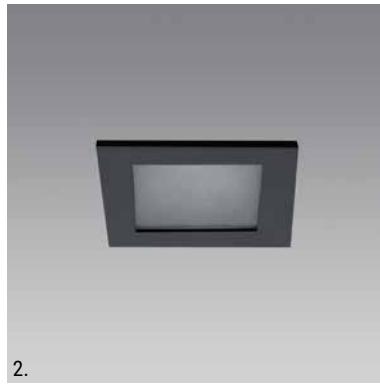

Kubik

90 x 90mm

- Square Downlight (fixed)
- Ideal for Residential interiors
- Recessed baffle for lower glare
- Front-loading for easy re-lamping
- Suitable for low ceiling voids

General

Type	Fixed Downlight
Mounting	Ceiling Recessed
IP-Rating	IP20 / IP44
Construction	Diecast Aluminium
Operating Temp	-10°c to +40°c
Protection	Class 2
Certification	CE (EN 60598-1)
Warranty	5 years

Order Code

①	→	②	→	③
Finish		LED Engine		Control Gear
		8.9w .9 80 CRI .8 2700k / 12° beam 27.12		Phase-cut .P
		12.2w .12 90 CRI .9 2700k / 24° beam 27.24		1-10v .A
		2700k / 38° beam 27.38		DALI .D
		3000k / 12° beam 30.12		Switching .S
		3000k / 24° beam 30.24		*None .N
		3000k / 38° beam 30.38		
		4000k / 12° beam 40.12		
		4000k / 24° beam 40.24		
		4000k / 38° beam 40.38		
①	→	②		
Finish		Lamp		
		GU10 (not incl) .10		
		MR16 (not incl) .16		

Variant	Finish	Cut-out	Tilt	Rotate
1. Kubik	White A339W	78 x 78mm	-	-
	Black A339B			
2. Kubik IP44	White A340W	78 x 78mm	-	-
	Black A340B			

*IP44 includes frosted glass as standard (clear glass available on request)