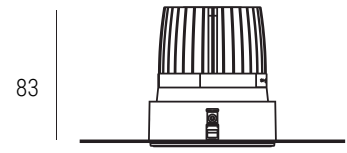

***New: 10w / 657lm / 800mA / 11.3v > 6° beam angle
Special order item - contact us for further details.**

Add-ons

Honeycomb Filter
.HC

Frosted Lens
.FL

Variant	Finish	Cut-out	Tilt	Rotate
1. Deco_v2 Fixed	White Trim / White Reflector	DV2FWW	n/a	n/a
	White Trim / Black Reflector	DV2FWB		
	White Trim / Polished Reflector	DV2FWP		
	Black Trim / White Reflector	DV2FBW		
	Black Trim / Black Reflector	DV2FBB		
	Black Trim / Polished Reflector	DV2FBP		
2. Deco_v2 Adj	White Trim / White Reflector	DV2AWW	30°	n/a
	White Trim / Black Reflector	DV2AWB		
	White Trim / Polished Reflector	DV2AWP		
	Black Trim / White Reflector	DV2ABW		
	Black Trim / Black Reflector	DV2ABB		
	Black Trim / Polished Reflector	DV2ABP		
3. Deco_v2 Wallwasher	White Trim / Polished Reflector	DV2WWW	n/a	n/a
	Black Trim / Polished Reflector	DV2WWB		

Double-lamp dimensions >

*lamp-to-lamp spacing

Variant	Finish	Cut-out	Tilt	Rotate
1. Deco_v2 SQ Fixed	White Trim / White Reflector <i>SDV2FWW</i>	Ø78mm	n/a	n/a
	White Trim / Black Reflector <i>SDV2FWB</i>			
	White Trim / Polished Reflector <i>SDV2FWP</i>			
	Black Trim / White Reflector <i>SDV2FBW</i>			
	Black Trim / Black Reflector <i>SDV2FBB</i>			
	Black Trim / Polished Reflector <i>SDV2FBP</i>			
2. Deco_v2 SQ Adj	White Trim / White Reflector <i>SDV2AWW</i>	Ø78mm	25°	355°
	White Trim / Black Reflector <i>SDV2AWB</i>			
	White Trim / Polished Reflector <i>SDV2AWP</i>			
	Black Trim / White Reflector <i>SDV2ABW</i>			
	Black Trim / Black Reflector <i>SDV2ABB</i>			
	Black Trim / Polished Reflector <i>SDV2ABP</i>			
3. Deco_v2 SQ Wallwasher	White Trim / Polished Reflector <i>SDV2WWW</i>	Ø78mm	n/a	n/a
	Black Trim / Polished Reflector <i>SDV2WWB</i>			