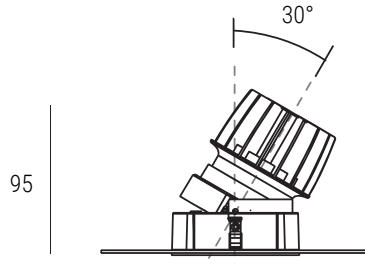

***New: 10w / 657lm / 800mA / 11.3v > 6° beam angle
Special order item - contact us for further details.**

Add-ons

Honeycomb Filter
.HC

Frosted Lens
.FL

Variant	Finish	Cut-out	Tilt	Rotate
1. Deco_v2 Fixed	White Trim / White Reflector	DV2FWW	n/a	n/a
	White Trim / Black Reflector	DV2FWB		
	White Trim / Polished Reflector	DV2FWP		
	Black Trim / White Reflector	DV2FBW		
	Black Trim / Black Reflector	DV2FBB		
	Black Trim / Polished Reflector	DV2FBP		
2. Deco_v2 Adj	White Trim / White Reflector	DV2AWW	30°	n/a
	White Trim / Black Reflector	DV2AWB		
	White Trim / Polished Reflector	DV2AWP		
	Black Trim / White Reflector	DV2ABW		
	Black Trim / Black Reflector	DV2ABB		
	Black Trim / Polished Reflector	DV2ABP		
3. Deco_v2 Wallwasher	White Trim / Polished Reflector	DV2WWW	n/a	n/a
	Black Trim / Polished Reflector	DV2WWB		

Double-lamp dimensions >

*lamp-to-lamp spacing

Variant	Finish	Cut-out	Tilt	Rotate
1. Deco_v2 SQ Fixed	White Trim / White Reflector <i>SDV2FWW</i>	Ø78mm	n/a	n/a
	White Trim / Black Reflector <i>SDV2FWB</i>			
	White Trim / Polished Reflector <i>SDV2FWP</i>			
	Black Trim / White Reflector <i>SDV2FBW</i>			
	Black Trim / Black Reflector <i>SDV2FBB</i>			
	Black Trim / Polished Reflector <i>SDV2FBP</i>			
2. Deco_v2 SQ Adj	White Trim / White Reflector <i>SDV2AWW</i>	Ø78mm	25°	355°
	White Trim / Black Reflector <i>SDV2AWB</i>			
	White Trim / Polished Reflector <i>SDV2AWP</i>			
	Black Trim / White Reflector <i>SDV2ABW</i>			
	Black Trim / Black Reflector <i>SDV2ABB</i>			
	Black Trim / Polished Reflector <i>SDV2ABP</i>			
3. Deco_v2 SQ Wallwasher	White Trim / Polished Reflector <i>SDV2WWW</i>	Ø78mm	n/a	n/a
	Black Trim / Polished Reflector <i>SDV2WWB</i>			