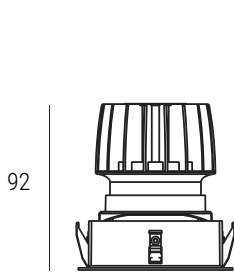

***New: 10w / 657lm / 800mA / 11.3v > 6° beam angle
Special order item - contact us for further details.**

Add-ons

Honeycomb Filter
.HC

Frosted Lens
.FL

Variant	Finish	Cut-out	Tilt	Rotate
1. Deco_v2 Fixed	White Trim / White Reflector	DV2FWW	n/a	n/a
	White Trim / Black Reflector	DV2FWB		
	White Trim / Polished Reflector	DV2FWP		
	Black Trim / White Reflector	DV2FBW		
	Black Trim / Black Reflector	DV2FBB		
	Black Trim / Polished Reflector	DV2FBP		
2. Deco_v2 Adj	White Trim / White Reflector	DV2AWW	30°	n/a
	White Trim / Black Reflector	DV2AWB		
	White Trim / Polished Reflector	DV2AWP		
	Black Trim / White Reflector	DV2ABW		
	Black Trim / Black Reflector	DV2ABB		
	Black Trim / Polished Reflector	DV2ABP		
3. Deco_v2 Wallwasher	White Trim / Polished Reflector	DV2WWW	n/a	n/a
	Black Trim / Polished Reflector	DV2WWB		

Double-lamp dimensions >

*lamp-to-lamp spacing

Variant	Finish	Cut-out	Tilt	Rotate
1. Deco_v2 SQ Fixed	White Trim / White Reflector <i>SDV2FWW</i>	Ø78mm	n/a	n/a
	White Trim / Black Reflector <i>SDV2FWB</i>			
	White Trim / Polished Reflector <i>SDV2FWP</i>			
	Black Trim / White Reflector <i>SDV2FBW</i>			
	Black Trim / Black Reflector <i>SDV2FBB</i>			
	Black Trim / Polished Reflector <i>SDV2FBP</i>			
2. Deco_v2 SQ Adj	White Trim / White Reflector <i>SDV2AWW</i>	Ø78mm	25°	355°
	White Trim / Black Reflector <i>SDV2AWB</i>			
	White Trim / Polished Reflector <i>SDV2AWP</i>			
	Black Trim / White Reflector <i>SDV2ABW</i>			
	Black Trim / Black Reflector <i>SDV2ABB</i>			
	Black Trim / Polished Reflector <i>SDV2ABP</i>			
3. Deco_v2 SQ Wallwasher	White Trim / Polished Reflector <i>SDV2WWW</i>	Ø78mm	n/a	n/a
	Black Trim / Polished Reflector <i>SDV2WWB</i>			