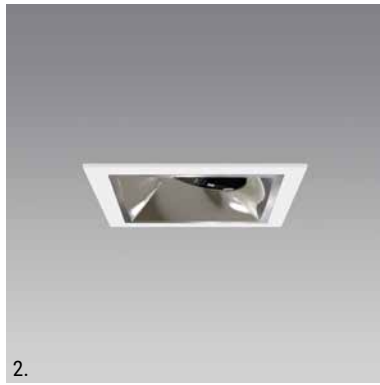

***New: 10w / 657lm / 800mA / 11.3v > 6° beam angle
Special order item - contact us for further details.**

Add-ons

Honeycomb Filter
.HC

Frosted Lens
.FL

Variant	Finish	Cut-out	Tilt	Rotate
1. Deco_v2 Fixed	White Trim / White Reflector	DV2FWW	n/a	n/a
	White Trim / Black Reflector	DV2FWB		
	White Trim / Polished Reflector	DV2FWP		
	Black Trim / White Reflector	DV2FBW		
	Black Trim / Black Reflector	DV2FBB		
	Black Trim / Polished Reflector	DV2FBP		
2. Deco_v2 Adj	White Trim / White Reflector	DV2AWW	30°	n/a
	White Trim / Black Reflector	DV2AWB		
	White Trim / Polished Reflector	DV2AWP		
	Black Trim / White Reflector	DV2ABW		
	Black Trim / Black Reflector	DV2ABB		
	Black Trim / Polished Reflector	DV2ABP		
3. Deco_v2 Wallwasher	White Trim / Polished Reflector	DV2WWW	n/a	n/a
	Black Trim / Polished Reflector	DV2WWB		

Double-lamp dimensions >

*lamp-to-lamp spacing

Variant	Finish	Cut-out	Tilt	Rotate
1. Deco_v2 SQ Fixed	White Trim / White Reflector <i>SDV2FWW</i>	Ø78mm	n/a	n/a
	White Trim / Black Reflector <i>SDV2FWB</i>			
	White Trim / Polished Reflector <i>SDV2FWP</i>			
	Black Trim / White Reflector <i>SDV2FBW</i>			
	Black Trim / Black Reflector <i>SDV2FBB</i>			
	Black Trim / Polished Reflector <i>SDV2FBP</i>			
2. Deco_v2 SQ Adj	White Trim / White Reflector <i>SDV2AWW</i>	Ø78mm	25°	355°
	White Trim / Black Reflector <i>SDV2AWB</i>			
	White Trim / Polished Reflector <i>SDV2AWP</i>			
	Black Trim / White Reflector <i>SDV2ABW</i>			
	Black Trim / Black Reflector <i>SDV2ABB</i>			
	Black Trim / Polished Reflector <i>SDV2ABP</i>			
3. Deco_v2 SQ Wallwasher	White Trim / Polished Reflector <i>SDV2WWW</i>	Ø78mm	n/a	n/a
	Black Trim / Polished Reflector <i>SDV2WWB</i>			