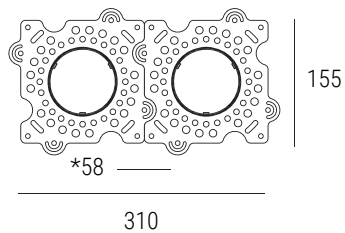

***New: 10w / 657lm / 800mA / 11.3v > 6° beam angle
Special order item - contact us for further details.**

Add-ons

Honeycomb Filter
.HC

Frosted Lens
.FL

Variant	Finish	Cut-out	Tilt	Rotate
1. Deco_v2 Fixed	White Trim / White Reflector	DV2FWW	n/a	n/a
	White Trim / Black Reflector	DV2FWB		
	White Trim / Polished Reflector	DV2FWP		
	Black Trim / White Reflector	DV2FBW		
	Black Trim / Black Reflector	DV2FBB		
	Black Trim / Polished Reflector	DV2FBP		
2. Deco_v2 Adj	White Trim / White Reflector	DV2AWW	30°	n/a
	White Trim / Black Reflector	DV2AWB		
	White Trim / Polished Reflector	DV2AWP		
	Black Trim / White Reflector	DV2ABW		
	Black Trim / Black Reflector	DV2ABB		
	Black Trim / Polished Reflector	DV2ABP		
3. Deco_v2 Wallwasher	White Trim / Polished Reflector	DV2WWW	n/a	n/a
	Black Trim / Polished Reflector	DV2WWB		

Double-lamp dimensions >

*lamp-to-lamp spacing

Variant	Finish	Cut-out	Tilt	Rotate
1. Deco_v2 SQ Fixed	White Trim / White Reflector <i>SDV2FWW</i>	Ø78mm	n/a	n/a
	White Trim / Black Reflector <i>SDV2FWB</i>			
	White Trim / Polished Reflector <i>SDV2FWP</i>			
	Black Trim / White Reflector <i>SDV2FBW</i>			
	Black Trim / Black Reflector <i>SDV2FBB</i>			
	Black Trim / Polished Reflector <i>SDV2FBP</i>			
2. Deco_v2 SQ Adj	White Trim / White Reflector <i>SDV2AWW</i>	Ø78mm	25°	355°
	White Trim / Black Reflector <i>SDV2AWB</i>			
	White Trim / Polished Reflector <i>SDV2AWP</i>			
	Black Trim / White Reflector <i>SDV2ABW</i>			
	Black Trim / Black Reflector <i>SDV2ABB</i>			
	Black Trim / Polished Reflector <i>SDV2ABP</i>			
3. Deco_v2 SQ Wallwasher	White Trim / Polished Reflector <i>SDV2WWW</i>	Ø78mm	n/a	n/a
	Black Trim / Polished Reflector <i>SDV2WWB</i>			