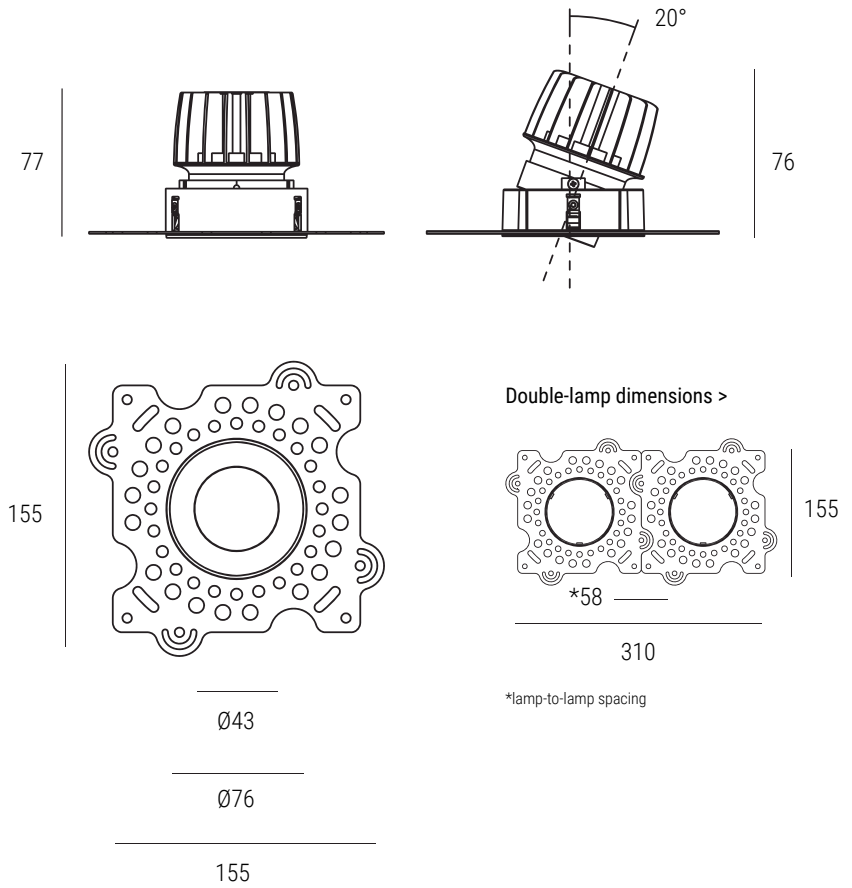

Variant	Finish	Cut-out	Tilt	Rotate
1. Deco_v2 Snoot Short	White Trim / White Snoot	DV2SSWW	20°	n/a
	White Trim / Black Snoot	DV2SSWB		
	Black Trim / White Snoot	DV2SSBW		
	Black Trim / Black Snoot	DV2SSBB		
2. Deco_v2 Snoot Short Trimless	White Trim / White Snoot	DV2SSTLWW	20°	n/a
	White Trim / Black Snoot	DV2SSTLWB		
	Black Trim / White Snoot	DV2SSTLBW		
	Black Trim / Black Snoot	DV2SSTLBB