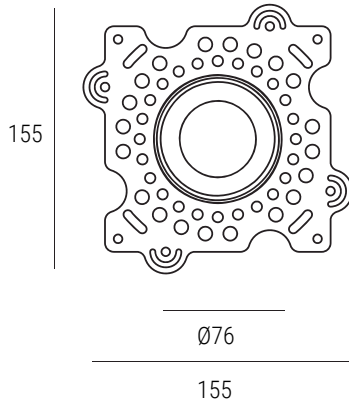

***New: 10w / 657lm / 800mA / 11.3v > 6° beam angle
Special order item - contact us for further details.**

Add-ons

Honeycomb Filter
.HC

Frosted Lens
.FL

Variant	Finish	Cut-out	Tilt	Rotate
1. Deco_v2 Fixed	White Trim / White Reflector	DV2FWW	n/a	n/a
	White Trim / Black Reflector	DV2FWB		
	White Trim / Polished Reflector	DV2FWP		
	Black Trim / White Reflector	DV2FBW		
	Black Trim / Black Reflector	DV2FBB		
	Black Trim / Polished Reflector	DV2FBP		
2. Deco_v2 Adj	White Trim / White Reflector	DV2AWW	30°	n/a
	White Trim / Black Reflector	DV2AWB		
	White Trim / Polished Reflector	DV2AWP		
	Black Trim / White Reflector	DV2ABW		
	Black Trim / Black Reflector	DV2ABB		
	Black Trim / Polished Reflector	DV2ABP		
3. Deco_v2 Wallwasher	White Trim / Polished Reflector	DV2WWW	n/a	n/a
	Black Trim / Polished Reflector	DV2WWB		

Double-lamp dimensions >

*lamp-to-lamp spacing

Variant	Finish	Cut-out	Tilt	Rotate
1. Deco_v2 SQ Fixed	White Trim / White Reflector <i>SDV2FWW</i>	Ø78mm	n/a	n/a
	White Trim / Black Reflector <i>SDV2FWB</i>			
	White Trim / Polished Reflector <i>SDV2FWP</i>			
	Black Trim / White Reflector <i>SDV2FBW</i>			
	Black Trim / Black Reflector <i>SDV2FBB</i>			
	Black Trim / Polished Reflector <i>SDV2FBP</i>			
2. Deco_v2 SQ Adj	White Trim / White Reflector <i>SDV2AWW</i>	Ø78mm	25°	355°
	White Trim / Black Reflector <i>SDV2AWB</i>			
	White Trim / Polished Reflector <i>SDV2AWP</i>			
	Black Trim / White Reflector <i>SDV2ABW</i>			
	Black Trim / Black Reflector <i>SDV2ABB</i>			
	Black Trim / Polished Reflector <i>SDV2ABP</i>			
3. Deco_v2 SQ Wallwasher	White Trim / Polished Reflector <i>SDV2WWW</i>	Ø78mm	n/a	n/a
	Black Trim / Polished Reflector <i>SDV2WWB</i>			