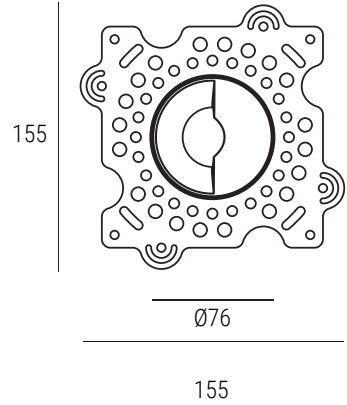

***New: 10w / 657lm / 800mA / 11.3v > 6° beam angle
Special order item - contact us for further details.**

Add-ons

Honeycomb Filter
.HC

Frosted Lens
.FL

Variant	Finish	Cut-out	Tilt	Rotate
1. Deco_v2 Fixed	White Trim / White Reflector	DV2FWW	n/a	n/a
	White Trim / Black Reflector	DV2FWB		
	White Trim / Polished Reflector	DV2FWP		
	Black Trim / White Reflector	DV2FBW		
	Black Trim / Black Reflector	DV2FBB		
	Black Trim / Polished Reflector	DV2FBP		
2. Deco_v2 Adj	White Trim / White Reflector	DV2AWW	30°	n/a
	White Trim / Black Reflector	DV2AWB		
	White Trim / Polished Reflector	DV2AWP		
	Black Trim / White Reflector	DV2ABW		
	Black Trim / Black Reflector	DV2ABB		
	Black Trim / Polished Reflector	DV2ABP		
3. Deco_v2 Wallwasher	White Trim / Polished Reflector	DV2WWW	n/a	n/a
	Black Trim / Polished Reflector	DV2WWB		

Double-lamp dimensions >

*lamp-to-lamp spacing

Variant	Finish	Cut-out	Tilt	Rotate
1. Deco_v2 SQ Fixed	White Trim / White Reflector <i>SDV2FWW</i>	Ø78mm	n/a	n/a
	White Trim / Black Reflector <i>SDV2FWB</i>			
	White Trim / Polished Reflector <i>SDV2FWP</i>			
	Black Trim / White Reflector <i>SDV2FBW</i>			
	Black Trim / Black Reflector <i>SDV2FBB</i>			
	Black Trim / Polished Reflector <i>SDV2FBP</i>			
2. Deco_v2 SQ Adj	White Trim / White Reflector <i>SDV2AWW</i>	Ø78mm	25°	355°
	White Trim / Black Reflector <i>SDV2AWB</i>			
	White Trim / Polished Reflector <i>SDV2AWP</i>			
	Black Trim / White Reflector <i>SDV2ABW</i>			
	Black Trim / Black Reflector <i>SDV2ABB</i>			
	Black Trim / Polished Reflector <i>SDV2ABP</i>			
3. Deco_v2 SQ Wallwasher	White Trim / Polished Reflector <i>SDV2WWW</i>	Ø78mm	n/a	n/a
	Black Trim / Polished Reflector <i>SDV2WWB</i>			