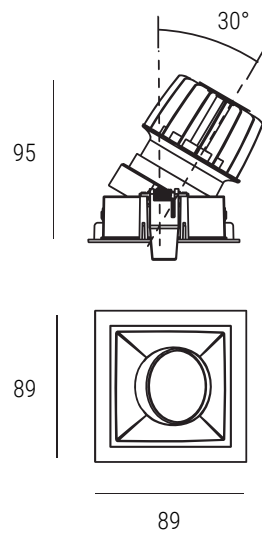

***New: 10w / 657lm / 800mA / 11.3v > 6° beam angle
Special order item - contact us for further details.**

Add-ons

Honeycomb Filter
.HC

Frosted Lens
.FL

Variant	Finish	Cut-out	Tilt	Rotate
1. Deco_v2 Fixed	White Trim / White Reflector	DV2FWW	n/a	n/a
	White Trim / Black Reflector	DV2FWB		
	White Trim / Polished Reflector	DV2FWP		
	Black Trim / White Reflector	DV2FBW		
	Black Trim / Black Reflector	DV2FBB		
	Black Trim / Polished Reflector	DV2FBP		
2. Deco_v2 Adj	White Trim / White Reflector	DV2AWW	30°	n/a
	White Trim / Black Reflector	DV2AWB		
	White Trim / Polished Reflector	DV2AWP		
	Black Trim / White Reflector	DV2ABW		
	Black Trim / Black Reflector	DV2ABB		
	Black Trim / Polished Reflector	DV2ABP		
3. Deco_v2 Wallwasher	White Trim / Polished Reflector	DV2WWW	n/a	n/a
	Black Trim / Polished Reflector	DV2WWB		

Double-lamp dimensions >

*lamp-to-lamp spacing

Variant	Finish	Cut-out	Tilt	Rotate
1. Deco_v2 SQ Fixed	White Trim / White Reflector <i>SDV2FWW</i>	Ø78mm	n/a	n/a
	White Trim / Black Reflector <i>SDV2FWB</i>			
	White Trim / Polished Reflector <i>SDV2FWP</i>			
	Black Trim / White Reflector <i>SDV2FBW</i>			
	Black Trim / Black Reflector <i>SDV2FBB</i>			
	Black Trim / Polished Reflector <i>SDV2FBP</i>			
2. Deco_v2 SQ Adj	White Trim / White Reflector <i>SDV2AWW</i>	Ø78mm	25°	355°
	White Trim / Black Reflector <i>SDV2AWB</i>			
	White Trim / Polished Reflector <i>SDV2AWP</i>			
	Black Trim / White Reflector <i>SDV2ABW</i>			
	Black Trim / Black Reflector <i>SDV2ABB</i>			
	Black Trim / Polished Reflector <i>SDV2ABP</i>			
3. Deco_v2 SQ Wallwasher	White Trim / Polished Reflector <i>SDV2WWW</i>	Ø78mm	n/a	n/a
	Black Trim / Polished Reflector <i>SDV2WWB</i>			