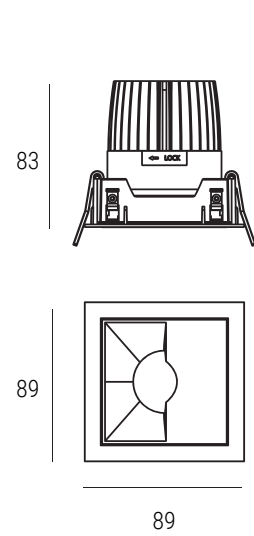

***New: 10w / 657lm / 800mA / 11.3v > 6° beam angle
Special order item - contact us for further details.**

Add-ons

Honeycomb Filter
.HC

Frosted Lens
.FL

Variant	Finish	Cut-out	Tilt	Rotate
1. Deco_v2 Fixed	White Trim / White Reflector	DV2FWW	n/a	n/a
	White Trim / Black Reflector	DV2FWB		
	White Trim / Polished Reflector	DV2FWP		
	Black Trim / White Reflector	DV2FBW		
	Black Trim / Black Reflector	DV2FBB		
	Black Trim / Polished Reflector	DV2FBP		
2. Deco_v2 Adj	White Trim / White Reflector	DV2AWW	30°	n/a
	White Trim / Black Reflector	DV2AWB		
	White Trim / Polished Reflector	DV2AWP		
	Black Trim / White Reflector	DV2ABW		
	Black Trim / Black Reflector	DV2ABB		
	Black Trim / Polished Reflector	DV2ABP		
3. Deco_v2 Wallwasher	White Trim / Polished Reflector	DV2WWW	n/a	n/a
	Black Trim / Polished Reflector	DV2WWB		

Double-lamp dimensions >

*lamp-to-lamp spacing

Variant	Finish	Cut-out	Tilt	Rotate
1. Deco_v2 SQ Fixed	White Trim / White Reflector <i>SDV2FWW</i>	Ø78mm	n/a	n/a
	White Trim / Black Reflector <i>SDV2FWB</i>			
	White Trim / Polished Reflector <i>SDV2FWP</i>			
	Black Trim / White Reflector <i>SDV2FBW</i>			
	Black Trim / Black Reflector <i>SDV2FBB</i>			
	Black Trim / Polished Reflector <i>SDV2FBP</i>			
2. Deco_v2 SQ Adj	White Trim / White Reflector <i>SDV2AWW</i>	Ø78mm	25°	355°
	White Trim / Black Reflector <i>SDV2AWB</i>			
	White Trim / Polished Reflector <i>SDV2AWP</i>			
	Black Trim / White Reflector <i>SDV2ABW</i>			
	Black Trim / Black Reflector <i>SDV2ABB</i>			
	Black Trim / Polished Reflector <i>SDV2ABP</i>			
3. Deco_v2 SQ Wallwasher	White Trim / Polished Reflector <i>SDV2WWW</i>	Ø78mm	n/a	n/a
	Black Trim / Polished Reflector <i>SDV2WWB</i>			