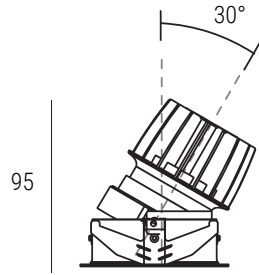

***New: 10w / 657lm / 800mA / 11.3v > 6° beam angle
Special order item - contact us for further details.**

Add-ons

Honeycomb Filter
.HC

Frosted Lens
.FL

Variant	Finish	Cut-out	Tilt	Rotate
1. Deco_v2 Fixed	White Trim / White Reflector	DV2FWW	n/a	n/a
	White Trim / Black Reflector	DV2FWB		
	White Trim / Polished Reflector	DV2FWP		
	Black Trim / White Reflector	DV2FBW		
	Black Trim / Black Reflector	DV2FBB		
	Black Trim / Polished Reflector	DV2FBP		
2. Deco_v2 Adj	White Trim / White Reflector	DV2AWW	30°	n/a
	White Trim / Black Reflector	DV2AWB		
	White Trim / Polished Reflector	DV2AWP		
	Black Trim / White Reflector	DV2ABW		
	Black Trim / Black Reflector	DV2ABB		
	Black Trim / Polished Reflector	DV2ABP		
3. Deco_v2 Wallwasher	White Trim / Polished Reflector	DV2WWW	n/a	n/a
	Black Trim / Polished Reflector	DV2WWB		

Double-lamp dimensions >

*lamp-to-lamp spacing

Variant	Finish	Cut-out	Tilt	Rotate
1. Deco_v2 SQ Fixed	White Trim / White Reflector <i>SDV2FWW</i>	Ø78mm	n/a	n/a
	White Trim / Black Reflector <i>SDV2FWB</i>			
	White Trim / Polished Reflector <i>SDV2FWP</i>			
	Black Trim / White Reflector <i>SDV2FBW</i>			
	Black Trim / Black Reflector <i>SDV2FBB</i>			
	Black Trim / Polished Reflector <i>SDV2FBP</i>			
2. Deco_v2 SQ Adj	White Trim / White Reflector <i>SDV2AWW</i>	Ø78mm	25°	355°
	White Trim / Black Reflector <i>SDV2AWB</i>			
	White Trim / Polished Reflector <i>SDV2AWP</i>			
	Black Trim / White Reflector <i>SDV2ABW</i>			
	Black Trim / Black Reflector <i>SDV2ABB</i>			
	Black Trim / Polished Reflector <i>SDV2ABP</i>			
3. Deco_v2 SQ Wallwasher	White Trim / Polished Reflector <i>SDV2WWW</i>	Ø78mm	n/a	n/a
	Black Trim / Polished Reflector <i>SDV2WWB</i>			