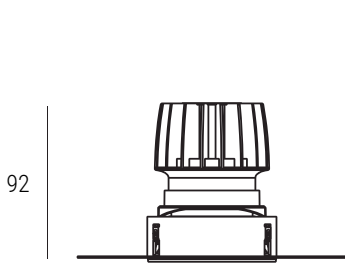

***New: 10w / 657lm / 800mA / 11.3v > 6° beam angle
Special order item - contact us for further details.**

Add-ons

Honeycomb Filter
.HC

Frosted Lens
.FL

Variant	Finish	Cut-out	Tilt	Rotate
1. Deco_v2 Fixed	White Trim / White Reflector	DV2FWW	n/a	n/a
	White Trim / Black Reflector	DV2FWB		
	White Trim / Polished Reflector	DV2FWP		
	Black Trim / White Reflector	DV2FBW		
	Black Trim / Black Reflector	DV2FBB		
	Black Trim / Polished Reflector	DV2FBP		
2. Deco_v2 Adj	White Trim / White Reflector	DV2AWW	30°	n/a
	White Trim / Black Reflector	DV2AWB		
	White Trim / Polished Reflector	DV2AWP		
	Black Trim / White Reflector	DV2ABW		
	Black Trim / Black Reflector	DV2ABB		
	Black Trim / Polished Reflector	DV2ABP		
3. Deco_v2 Wallwasher	White Trim / Polished Reflector	DV2WWW	n/a	n/a
	Black Trim / Polished Reflector	DV2WWB		

Double-lamp dimensions >

*lamp-to-lamp spacing

Variant	Finish	Cut-out	Tilt	Rotate
1. Deco_v2 SQ Fixed	White Trim / White Reflector <i>SDV2FWW</i>	Ø78mm	n/a	n/a
	White Trim / Black Reflector <i>SDV2FWB</i>			
	White Trim / Polished Reflector <i>SDV2FWP</i>			
	Black Trim / White Reflector <i>SDV2FBW</i>			
	Black Trim / Black Reflector <i>SDV2FBB</i>			
	Black Trim / Polished Reflector <i>SDV2FBP</i>			
2. Deco_v2 SQ Adj	White Trim / White Reflector <i>SDV2AWW</i>	Ø78mm	25°	355°
	White Trim / Black Reflector <i>SDV2AWB</i>			
	White Trim / Polished Reflector <i>SDV2AWP</i>			
	Black Trim / White Reflector <i>SDV2ABW</i>			
	Black Trim / Black Reflector <i>SDV2ABB</i>			
	Black Trim / Polished Reflector <i>SDV2ABP</i>			
3. Deco_v2 SQ Wallwasher	White Trim / Polished Reflector <i>SDV2WWW</i>	Ø78mm	n/a	n/a
	Black Trim / Polished Reflector <i>SDV2WWB</i>			