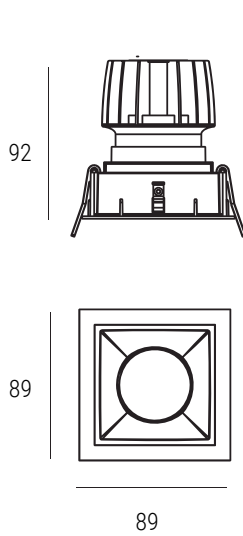

***New: 10w / 657lm / 800mA / 11.3v > 6° beam angle
Special order item - contact us for further details.**

Add-ons

Honeycomb Filter
.HC

Frosted Lens
.FL

Variant	Finish	Cut-out	Tilt	Rotate
1. Deco_v2 Fixed	White Trim / White Reflector	DV2FWW	n/a	n/a
	White Trim / Black Reflector	DV2FWB		
	White Trim / Polished Reflector	DV2FWP		
	Black Trim / White Reflector	DV2FBW		
	Black Trim / Black Reflector	DV2FBB		
	Black Trim / Polished Reflector	DV2FBP		
2. Deco_v2 Adj	White Trim / White Reflector	DV2AWW	30°	n/a
	White Trim / Black Reflector	DV2AWB		
	White Trim / Polished Reflector	DV2AWP		
	Black Trim / White Reflector	DV2ABW		
	Black Trim / Black Reflector	DV2ABB		
	Black Trim / Polished Reflector	DV2ABP		
3. Deco_v2 Wallwasher	White Trim / Polished Reflector	DV2WWW	n/a	n/a
	Black Trim / Polished Reflector	DV2WWB		

Double-lamp dimensions >

*lamp-to-lamp spacing

Variant	Finish	Cut-out	Tilt	Rotate
1. Deco_v2 SQ Fixed	White Trim / White Reflector <i>SDV2FWW</i>	Ø78mm	n/a	n/a
	White Trim / Black Reflector <i>SDV2FWB</i>			
	White Trim / Polished Reflector <i>SDV2FWP</i>			
	Black Trim / White Reflector <i>SDV2FBW</i>			
	Black Trim / Black Reflector <i>SDV2FBB</i>			
	Black Trim / Polished Reflector <i>SDV2FBP</i>			
2. Deco_v2 SQ Adj	White Trim / White Reflector <i>SDV2AWW</i>	Ø78mm	25°	355°
	White Trim / Black Reflector <i>SDV2AWB</i>			
	White Trim / Polished Reflector <i>SDV2AWP</i>			
	Black Trim / White Reflector <i>SDV2ABW</i>			
	Black Trim / Black Reflector <i>SDV2ABB</i>			
	Black Trim / Polished Reflector <i>SDV2ABP</i>			
3. Deco_v2 SQ Wallwasher	White Trim / Polished Reflector <i>SDV2WWW</i>	Ø78mm	n/a	n/a
	Black Trim / Polished Reflector <i>SDV2WWB</i>			