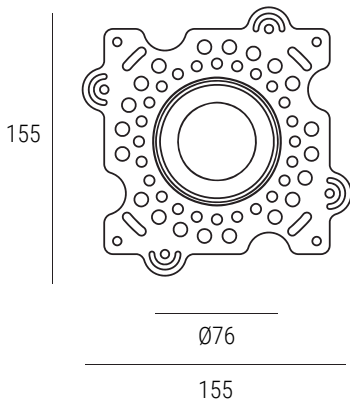

***New: 10w / 657lm / 800mA / 11.3v > 6° beam angle
Special order item - contact us for further details.**

Add-ons

Honeycomb Filter
.HC

Frosted Lens
.FL

Variant	Finish	Cut-out	Tilt	Rotate
1. Deco_v2 Fixed	White Trim / White Reflector	DV2FWW	n/a	n/a
	White Trim / Black Reflector	DV2FWB		
	White Trim / Polished Reflector	DV2FWP		
	Black Trim / White Reflector	DV2FBW		
	Black Trim / Black Reflector	DV2FBB		
	Black Trim / Polished Reflector	DV2FBP		
2. Deco_v2 Adj	White Trim / White Reflector	DV2AWW	30°	n/a
	White Trim / Black Reflector	DV2AWB		
	White Trim / Polished Reflector	DV2AWP		
	Black Trim / White Reflector	DV2ABW		
	Black Trim / Black Reflector	DV2ABB		
	Black Trim / Polished Reflector	DV2ABP		
3. Deco_v2 Wallwasher	White Trim / Polished Reflector	DV2WWW	n/a	n/a
	Black Trim / Polished Reflector	DV2WWB		

Double-lamp dimensions >

*lamp-to-lamp spacing

Variant	Finish	Cut-out	Tilt	Rotate
1. Deco_v2 SQ Fixed	White Trim / White Reflector <i>SDV2FWW</i>	Ø78mm	n/a	n/a
	White Trim / Black Reflector <i>SDV2FWB</i>			
	White Trim / Polished Reflector <i>SDV2FWP</i>			
	Black Trim / White Reflector <i>SDV2FBW</i>			
	Black Trim / Black Reflector <i>SDV2FBB</i>			
	Black Trim / Polished Reflector <i>SDV2FBP</i>			
2. Deco_v2 SQ Adj	White Trim / White Reflector <i>SDV2AWW</i>	Ø78mm	25°	355°
	White Trim / Black Reflector <i>SDV2AWB</i>			
	White Trim / Polished Reflector <i>SDV2AWP</i>			
	Black Trim / White Reflector <i>SDV2ABW</i>			
	Black Trim / Black Reflector <i>SDV2ABB</i>			
	Black Trim / Polished Reflector <i>SDV2ABP</i>			
3. Deco_v2 SQ Wallwasher	White Trim / Polished Reflector <i>SDV2WWW</i>	Ø78mm	n/a	n/a
	Black Trim / Polished Reflector <i>SDV2WWB</i>			