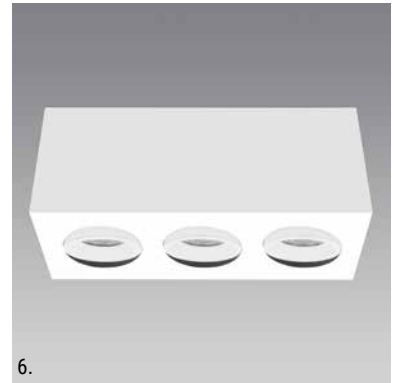

Variant	Finish	Cut-out	Tilt	Rotate
4. Box Clever Tilt Single	White G367W	-	25°	-
	Black G367B			
5. Box Clever Tilt Double	White G368W	-	25°	-
	Black G368B			
6. Box Clever Tilt Triple	White G369W	-	25°	-
	Black G369B