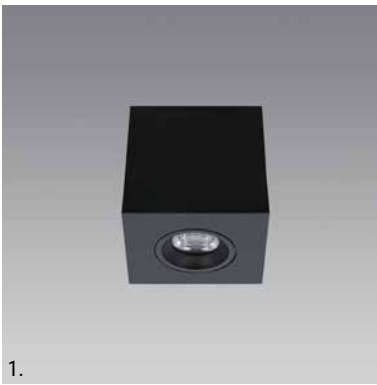

Box Clever

126 x 126mm

126 x 224mm

126 x 322mm

- Single/Double/Triple Downlights
- Surface-mounted housings
- Fixed, Tilt and Gimbal options
- Front-loading for easy re-lamping
- Remote or integrated driver

General

Type	Fixed / Adjustable Downlight
Mounting	Ceiling Surface
IP-Rating	IP20
Construction	Diecast Aluminium
Operating Temp	-10°c to +40°c
Protection	Class 2
Certification	CE (EN 60598-1)
Warranty	5 years

Order Code

①	→	②	→	③
Finish		LED Engine		Control Gear
		8.9w .9 80 CRI .8 2700k / 12° beam 27.12		Phase-cut .P
		12.2w .12 90 CRI .9 2700k / 24° beam 27.24		1-10v .A
		2700k / 38° beam 27.38		DALI .D
		3000k / 12° beam 30.12		Switching .S
		3000k / 24° beam 30.24		*None .N
		3000k / 38° beam 30.38		
		4000k / 12° beam 40.12		
		4000k / 24° beam 40.24		
		4000k / 38° beam 40.38		
①	→	②		
Finish		Lamp		
		GU10 (not incl) .10		
		MR16 (not incl) .16		

Variant	Finish	Cut-out	Tilt	Rotate
1. Box Clever Single	White G364W	-	-	-
	Black G364B			
2. Box Clever Double	White G365W	-	-	-
	Black G365B			
3. Box Clever Triple	White G366W	-	-	-
	Black G366B			

Variant	Finish	Cut-out	Tilt	Rotate
4. Box Clever Tilt Single	White G367W	-	25°	-
	Black G367B			
5. Box Clever Tilt Double	White G368W	-	25°	-
	Black G368B			
6. Box Clever Tilt Triple	White G369W	-	25°	-
	Black G369B			