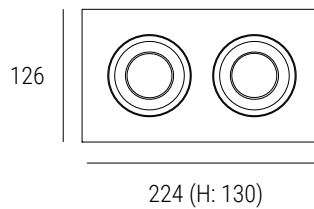

Variant	Finish	Cut-out	Tilt	Rotate
4. Box Clever Tilt Single	White G367W	-	25°	-
	Black G367B			
5. Box Clever Tilt Double	White G368W	-	25°	-
	Black G368B			
6. Box Clever Tilt Triple	White G369W	-	25°	-
	Black G369B