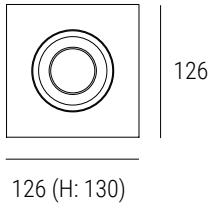

Variant	Finish	Cut-out	Tilt	Rotate
1. Box Clever Single	White G364W	-	-	-
	Black G364B			
2. Box Clever Double	White G365W	-	-	-
	Black G365B			
3. Box Clever Triple	White G366W	-	-	-
	Black G366B