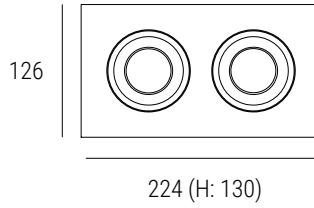

Variant	Finish	Cut-out	Tilt	Rotate
1. Box Clever Single	White G364W	-	-	-
	Black G364B			
2. Box Clever Double	White G365W	-	-	-
	Black G365B			
3. Box Clever Triple	White G366W	-	-	-
	Black G366B