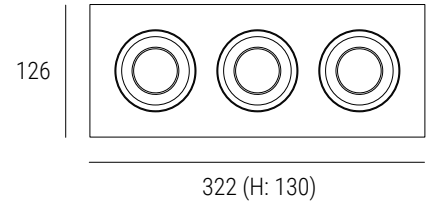

Variant	Finish	Cut-out	Tilt	Rotate
1. Box Clever Single	White G364W	-	-	-
	Black G364B			
2. Box Clever Double	White G365W	-	-	-
	Black G365B			
3. Box Clever Triple	White G366W	-	-	-
	Black G366B