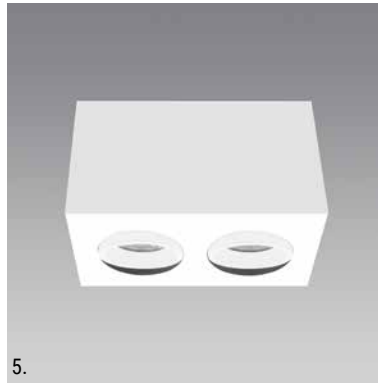

Box Clever

126 x 126mm

126 x 224mm

126 x 322mm

- Single/Double/Triple Downlights
- Surface-mounted housings
- Fixed, Tilt and Gimbal options
- Front-loading for easy re-lamping
- Remote or integrated driver

Order Code

①	→	②	→	③
Finish		LED Engine		Control Gear
		8.9w .9 80 CRI .8 2700k / 12° beam 27.12		Phase-cut .P
		12.2w .12 90 CRI .9 2700k / 24° beam 27.24		1-10v .A
		2700k / 38° beam 27.38		DALI .D
		3000k / 12° beam 30.12		Switching .S
		3000k / 24° beam 30.24		*None .N
		3000k / 38° beam 30.38		
		4000k / 12° beam 40.12		
		4000k / 24° beam 40.24		
		4000k / 38° beam 40.38		
①	→	②		
Finish		Lamp		
		GU10 (not incl) .10		
		MR16 (not incl) .16		

Variant	Finish	Cut-out	Tilt	Rotate
1. Box Clever Single	White G364W	-	-	-
	Black G364B			
2. Box Clever Double	White G365W	-	-	-
	Black G365B			
3. Box Clever Triple	White G366W	-	-	-
	Black G366B			

Variant	Finish	Cut-out	Tilt	Rotate
4. Box Clever Tilt Single	White G367W	-	25°	-
	Black G367B			
5. Box Clever Tilt Double	White G368W	-	25°	-
	Black G368B			
6. Box Clever Tilt Triple	White G369W	-	25°	-
	Black G369B			