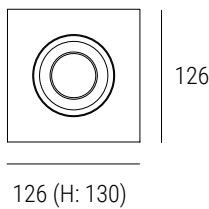

Variant	Finish	Cut-out	Tilt	Rotate
4. Box Clever Tilt Single	White G367W	-	25°	-
	Black G367B			
5. Box Clever Tilt Double	White G368W	-	25°	-
	Black G368B			
6. Box Clever Tilt Triple	White G369W	-	25°	-
	Black G369B