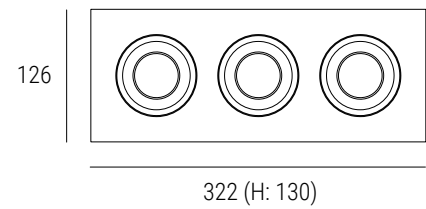

Variant	Finish	Cut-out	Tilt	Rotate
4. Box Clever Tilt Single	White G367W	-	25°	-
	Black G367B			
5. Box Clever Tilt Double	White G368W	-	25°	-
	Black G368B			
6. Box Clever Tilt Triple	White G369W	-	25°	-
	Black G369B