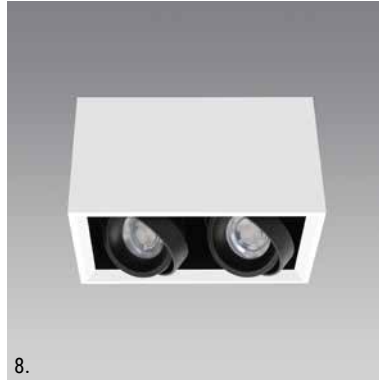

Box Clever

126 x 126mm

126 x 224mm

126 x 322mm

- Single/Double/Triple Downlights
- Surface-mounted housings
- Fixed, Tilt and Gimbal options
- Front-loading for easy re-lamping
- Remote or integrated driver

Add-ons	→	Honeycomb Filter .HC
		Frosted Lens .FL

Ordering Info:

1. Example: G364W.9.827.38.P
2. *None: Where Control Gear is not required standard warranty terms will not apply (see warranty document > akclighting.com)
3. Add-ons: Include Add-on Code(s) after Order Code - more than one Add-on can be specified (where applicable)

Variant	Finish	Cut-out	Tilt	Rotate
1. Box Clever Single	White G364W	-	-	-
	Black G364B			
2. Box Clever Double	White G365W	-	-	-
	Black G365B			
3. Box Clever Triple	White G366W	-	-	-
	Black G366B			

Variant	Finish	Cut-out	Tilt	Rotate
4. Box Clever Tilt Single	White G367W	-	25°	-
	Black G367B			
5. Box Clever Tilt Double	White G368W	-	25°	-
	Black G368B			
6. Box Clever Tilt Triple	White G369W	-	25°	-
	Black G369B			

126

126 (H: 130)

126

224 (H: 130)

126

322 (H: 130)

Variant	Finish	Cut-out	Tilt	Rotate
7. Box Clever Adj Single	Black G370B	-	2 x 25°	-
	White / Black G370WB			
8. Box Clever Adj Double	Black G371B	-	2 x 25°	-
	White / Black G371WB			
9. Box Clever Adj Triple	Black G372B	-	2 x 25°	-
	White /Black G372WB			