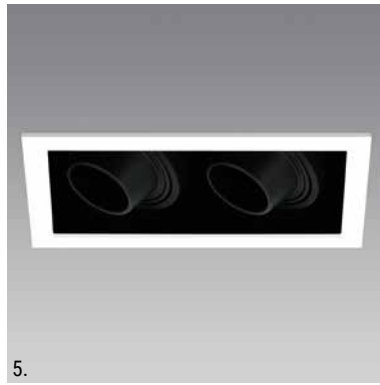

4.

5.

6.

106

106 (H: 123)

106

187 (H: 123)

106

270 (H: 123)

Variant	Finish	Cut-out	Tilt	Rotate
4. Bowdon Snoot Single	White G353W	98 x 98mm	2 x 25°	-
	Black G353B			
	White/Black G353WB			
5. Bowdon Snoot Double	White G354W	98 x 180mm	2 x 25°	-
	Black G354B			
	White/Black G354WB			
6. Bowdon Snoot Triple	White G355W	98 x 262mm	2 x 25°	-
	Black G355B			
	White/Black G355WB