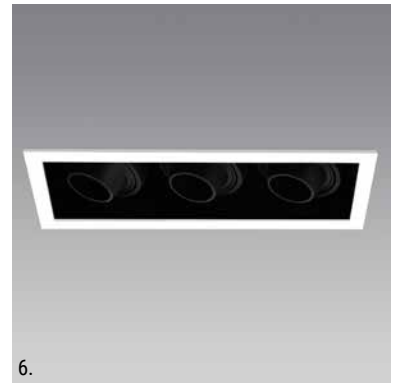

6.

106

106 (H: 123)

106

187 (H: 123)