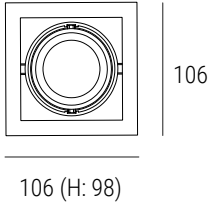

Bowdon

106 x 106mm
106 x 187mm
106 x 270mm

- Single/Double/Triple Downlights
- Ideal for Residential/Hospitality
- Tilt adjustable on two planes
- Front-loading for easy re-lamping
- Snoot variant available

Order Code

| | | | | |
|--------|---|--|---|--------------|
| ① | → | ② | → | ③ |
| Finish | | LED Engine | | Control Gear |
| | | 8.9w .9 80 CRI .8 2700k / 12° beam 27.12 | | Phase-cut .P |
| | | 12.2w .12 90 CRI .9 2700k / 24° beam 27.24 | | 1-10v .A |
| | | 2700k / 38° beam 27.38 | | DALI .D |
| | | 3000k / 12° beam 30.12 | | Switching .S |
| | | 3000k / 24° beam 30.24 | | *None .N |
| | | 3000k / 38° beam 30.38 | | |
| | | 4000k / 12° beam 40.12 | | |
| | | 4000k / 24° beam 40.24 | | |
| | | 4000k / 38° beam 40.38 | | |

| Variant | Finish | Cut-out | Tilt | Rotate |
|------------------|---------------------------|------------|---------|--------|
| 1. Bowdon Single | White G350W | 98 x 98mm | 2 x 25° | - |
| | Black G350B | | | |
| | White/Black G350WB | | | |
| 2. Bowdon Double | White G351W | 98 x 180mm | 2 x 25° | - |
| | Black G351B | | | |
| | White/Black G351WB | | | |
| 3. Bowdon Triple | White G352W | 98 x 262mm | 2 x 25° | - |
| | Black G352B | | | |
| | White/Black G352WB | | | |

White finish

7.

8.

90 (H: 105)

162 (H: 105)

| Variant | *Add +25mm height for 12w | Finish | Cut-out | Tilt | Rotate |
|-----------------------|---------------------------|--------|------------|------|--------|
| 7. Bowdon IP54 Single | | White | 99 x 99mm | - | - |
| | | Black | | | |
| 8. Bowdon IP54 Double | | White | 99 x 175mm | - | - |
| | | Black | | | |