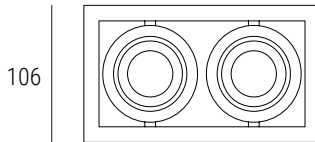

| Variant | Finish | Cut-out | Tilt | Rotate |
|------------------|---------------------------|------------|---------|--------|
| 1. Bowdon Single | White G350W | 98 x 98mm | 2 x 25° | - |
| | Black G350B | | | |
| | White/Black G350WB | | | |
| 2. Bowdon Double | White G351W | 98 x 180mm | 2 x 25° | - |
| | Black G351B | | | |
| | White/Black G351WB | | | |
| 3. Bowdon Triple | White G352W | 98 x 262mm | 2 x 25° | - |
| | Black G352B | | | |
| | White/Black G352WB | | | |

White finish

4.

5.

6.

106

106 (H: 123)

106

187 (H: 123)

106

270 (H: 123)

| Variant | Finish | Cut-out | Tilt | Rotate |
|------------------------|---------------------------|------------|---------|--------|
| 4. Bowdon Snoot Single | White G353W | 98 x 98mm | 2 x 25° | - |
| | Black G353B | | | |
| | White/Black G353WB | | | |
| 5. Bowdon Snoot Double | White G354W | 98 x 180mm | 2 x 25° | - |
| | Black G354B | | | |
| | White/Black G354WB | | | |
| 6. Bowdon Snoot Triple | White G355W | 98 x 262mm | 2 x 25° | - |
| | Black G355B | | | |
| | White/Black G355WB | | | |

White finish

7.

8.

90 (H: 105)

162 (H: 105)

| Variant | *Add +25mm height for 12w | Finish | Cut-out | Tilt | Rotate |
|-----------------------|---------------------------|--------|------------|------|--------|
| 7. Bowdon IP54 Single | | White | 99 x 99mm | - | - |
| | | Black | | | |
| 8. Bowdon IP54 Double | | White | 99 x 175mm | - | - |
| | | Black | | | |