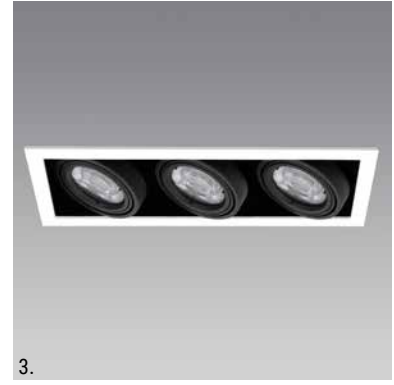

Variant	Finish	Cut-out	Tilt	Rotate
1. Bowdon Single	White G350W	98 x 98mm	2 x 25°	-
	Black G350B			
	White/Black G350WB			
2. Bowdon Double	White G351W	98 x 180mm	2 x 25°	-
	Black G351B			
	White/Black G351WB			
3. Bowdon Triple	White G352W	98 x 262mm	2 x 25°	-
	Black G352B			
	White/Black G352WB