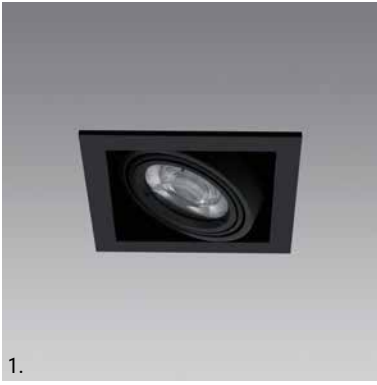

Variant	Finish	Cut-out	Tilt	Rotate
1. Bowdon Single	White G350W	98 x 98mm	2 x 25°	-
	Black G350B			
	White/Black G350WB			
2. Bowdon Double	White G351W	98 x 180mm	2 x 25°	-
	Black G351B			
	White/Black G351WB			
3. Bowdon Triple	White G352W	98 x 262mm	2 x 25°	-
	Black G352B			
	White/Black G352WB