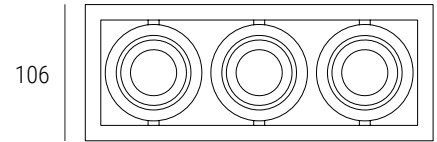

Bowdon

106 x 106mm
106 x 187mm
106 x 270mm

- Single/Double/Triple Downlights
- Ideal for Residential/Hospitality
- Tilt adjustable on two planes
- Front-loading for easy re-lamping
- Snoot variant available

| Variant | Finish | Cut-out | Tilt | Rotate |
|------------------|---------------------------|------------|---------|--------|
| 1. Bowdon Single | White G350W | 98 x 98mm | 2 x 25° | - |
| | Black G350B | | | |
| | White/Black G350WB | | | |
| 2. Bowdon Double | White G351W | 98 x 180mm | 2 x 25° | - |
| | Black G351B | | | |
| | White/Black G351WB | | | |
| 3. Bowdon Triple | White G352W | 98 x 262mm | 2 x 25° | - |
| | Black G352B | | | |
| | White/Black G352WB | | | |

White finish

4.

5.

6.

106

106 (H: 123)

106

187 (H: 123)

106

270 (H: 123)

| Variant | Finish | Cut-out | Tilt | Rotate |
|------------------------|---------------------------|------------|---------|--------|
| 4. Bowdon Snoot Single | White G353W | 98 x 98mm | 2 x 25° | - |
| | Black G353B | | | |
| | White/Black G353WB | | | |
| 5. Bowdon Snoot Double | White G354W | 98 x 180mm | 2 x 25° | - |
| | Black G354B | | | |
| | White/Black G354WB | | | |
| 6. Bowdon Snoot Triple | White G355W | 98 x 262mm | 2 x 25° | - |
| | Black G355B | | | |
| | White/Black G355WB | | | |