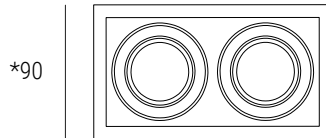

Bowdon

106 x 106mm
106 x 187mm
106 x 270mm

- Single/Double/Triple Downlights
- Ideal for Residential/Hospitality
- Tilt adjustable on two planes
- Front-loading for easy re-lamping
- Snoot variant available

106

270 (H: 123)

| Variant | Finish | Cut-out | Tilt | Rotate |
|------------------------|---------------------------|------------|---------|--------|
| 4. Bowdon Snoot Single | White G353W | 98 x 98mm | 2 x 25° | - |
| | Black G353B | | | |
| | White/Black G353WB | | | |
| 5. Bowdon Snoot Double | White G354W | 98 x 180mm | 2 x 25° | - |
| | Black G354B | | | |
| | White/Black G354WB | | | |
| 6. Bowdon Snoot Triple | White G355W | 98 x 262mm | 2 x 25° | - |
| | Black G355B | | | |
| | White/Black G355WB | | | |

White finish

7.

8.

90 (H: 105)

162 (H: 105)

| Variant | *Add +25mm height for 12w | Finish | Cut-out | Tilt | Rotate |
|-----------------------|---------------------------|--------|------------|------|--------|
| 7. Bowdon IP54 Single | | White | 99 x 99mm | - | - |
| | | Black | | | |
| 8. Bowdon IP54 Double | | White | 99 x 175mm | - | - |
| | | Black | | | |