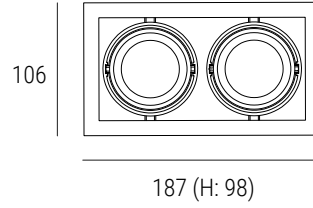

Bowdon

106 x 106mm
106 x 187mm
106 x 270mm

- Single/Double/Triple Downlights
- Ideal for Residential/Hospitality
- Tilt adjustable on two planes
- Front-loading for easy re-lamping
- Snoot variant available

Order Code

| | | | | |
|--------|---|--|---|--------------|
| ① | → | ② | → | ③ |
| Finish | | LED Engine | | Control Gear |
| | | 8.9w .9 80 CRI .8 2700k / 12° beam 27.12 | | Phase-cut .P |
| | | 12.2w .12 90 CRI .9 2700k / 24° beam 27.24 | | 1-10v .A |
| | | 2700k / 38° beam 27.38 | | DALI .D |
| | | 3000k / 12° beam 30.12 | | Switching .S |
| | | 3000k / 24° beam 30.24 | | *None .N |
| | | 3000k / 38° beam 30.38 | | |
| | | 4000k / 12° beam 40.12 | | |
| | | 4000k / 24° beam 40.24 | | |
| | | 4000k / 38° beam 40.38 | | |

| Variant | Finish | Cut-out | Tilt | Rotate |
|------------------|---------------------------|------------|---------|--------|
| 1. Bowdon Single | White G350W | 98 x 98mm | 2 x 25° | - |
| | Black G350B | | | |
| | White/Black G350WB | | | |
| 2. Bowdon Double | White G351W | 98 x 180mm | 2 x 25° | - |
| | Black G351B | | | |
| | White/Black G351WB | | | |
| 3. Bowdon Triple | White G352W | 98 x 262mm | 2 x 25° | - |
| | Black G352B | | | |
| | White/Black G352WB | | | |

White finish

7.

8.

90 (H: 105)

162 (H: 105)

| Variant | *Add +25mm height for 12w | Finish | Cut-out | Tilt | Rotate |
|-----------------------|---------------------------|--------|------------|------|--------|
| 7. Bowdon IP54 Single | | White | 99 x 99mm | - | - |
| | | Black | | | |
| 8. Bowdon IP54 Double | | White | 99 x 175mm | - | - |
| | | Black | | | |