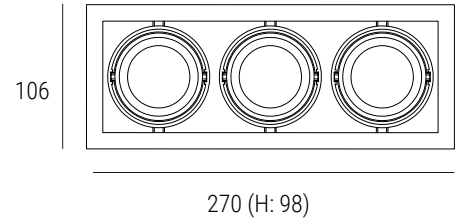

Variant	Finish	Cut-out	Tilt	Rotate
1. Bowdon Single	White G350W	98 x 98mm	2 x 25°	-
	Black G350B			
	White/Black G350WB			
2. Bowdon Double	White G351W	98 x 180mm	2 x 25°	-
	Black G351B			
	White/Black G351WB			
3. Bowdon Triple	White G352W	98 x 262mm	2 x 25°	-
	Black G352B			
	White/Black G352WB