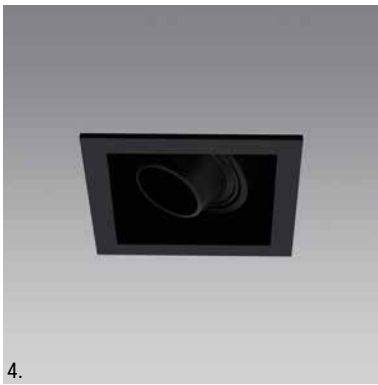

4.

5.

6.

106

106 (H: 123)

106

187 (H: 123)

106

270 (H: 123)

Variant	Finish	Cut-out	Tilt	Rotate
4. Bowdon Snoot Single	White G353W	98 x 98mm	2 x 25°	-
	Black G353B			
	White/Black G353WB			
5. Bowdon Snoot Double	White G354W	98 x 180mm	2 x 25°	-
	Black G354B			
	White/Black G354WB			
6. Bowdon Snoot Triple	White G355W	98 x 262mm	2 x 25°	-
	Black G355B			
	White/Black G355WB