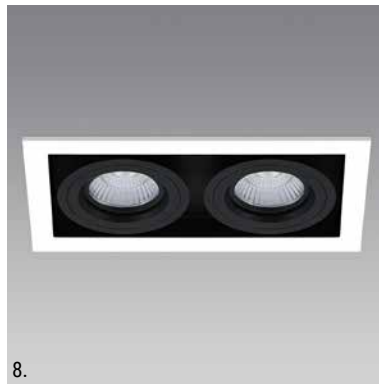

Bowdon

106 x 106mm
106 x 187mm
106 x 270mm

- Single/Double/Triple Downlights
- Ideal for Residential/Hospitality
- Tilt adjustable on two planes
- Front-loading for easy re-lamping
- Snoot variant available

106

270 (H: 123)

| Variant | Finish | Cut-out | Tilt | Rotate |
|------------------------|---------------------------|------------|---------|--------|
| 4. Bowdon Snoot Single | White G353W | 98 x 98mm | 2 x 25° | - |
| | Black G353B | | | |
| | White/Black G353WB | | | |
| 5. Bowdon Snoot Double | White G354W | 98 x 180mm | 2 x 25° | - |
| | Black G354B | | | |
| | White/Black G354WB | | | |
| 6. Bowdon Snoot Triple | White G355W | 98 x 262mm | 2 x 25° | - |
| | Black G355B | | | |
| | White/Black G355WB | | | |

White finish

7.

8.

90 (H: 105)

162 (H: 105)

| Variant | *Add +25mm height for 12w | Finish | Cut-out | Tilt | Rotate |
|-----------------------|---------------------------|--------|------------|------|--------|
| 7. Bowdon IP54 Single | | White | 99 x 99mm | - | - |
| | | Black | | | |
| 8. Bowdon IP54 Double | | White | 99 x 175mm | - | - |
| | | Black | | | |