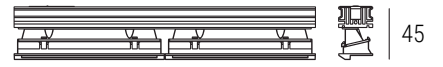

266

*Reflector options: White / Black

266

266