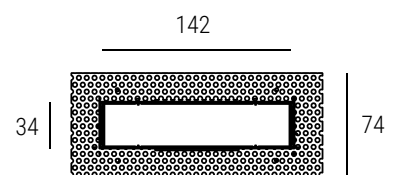

*Reflector options: White / Black

Trim Housing* (H: 61mm)

Trimless Housing (H: 60mm) / requires min 4mm plaster thickness

* Finish options: White / Black

White finish only

Standard Downlights (90+ CRI)	Finish	Beam Angle(s)	Power (W)	Lumens (@ 3000k)
1. 5-LED Downlight / Trim	White Trim / Black Reflector S215L.WT.BR	15°/30°/40°	11w	1020 lm
	White Trim / White Reflector S215L.WT.WR			
	Black Trim / Black Reflector S215L.BT.BR			
	Black Trim / White Reflector S215L.BT.WR			
2. 5-LED Downlight / Trimless	Black Reflector S215TL.BR			
	White Reflector S215TL.WR			
3. Wallwasher / Trim	White S215WW.WT	Asymmetric	11w	612 lm
	Black S215WW.BT			
4. Wallwasher / Trimless	n/a S215WW.TL			
5. Linear LED / Trim	White S215LL.WT	115°	11w	551 lm
	Black S215LL.BT			
6. Linear LED / Trimless	n/a S215LL.TL			