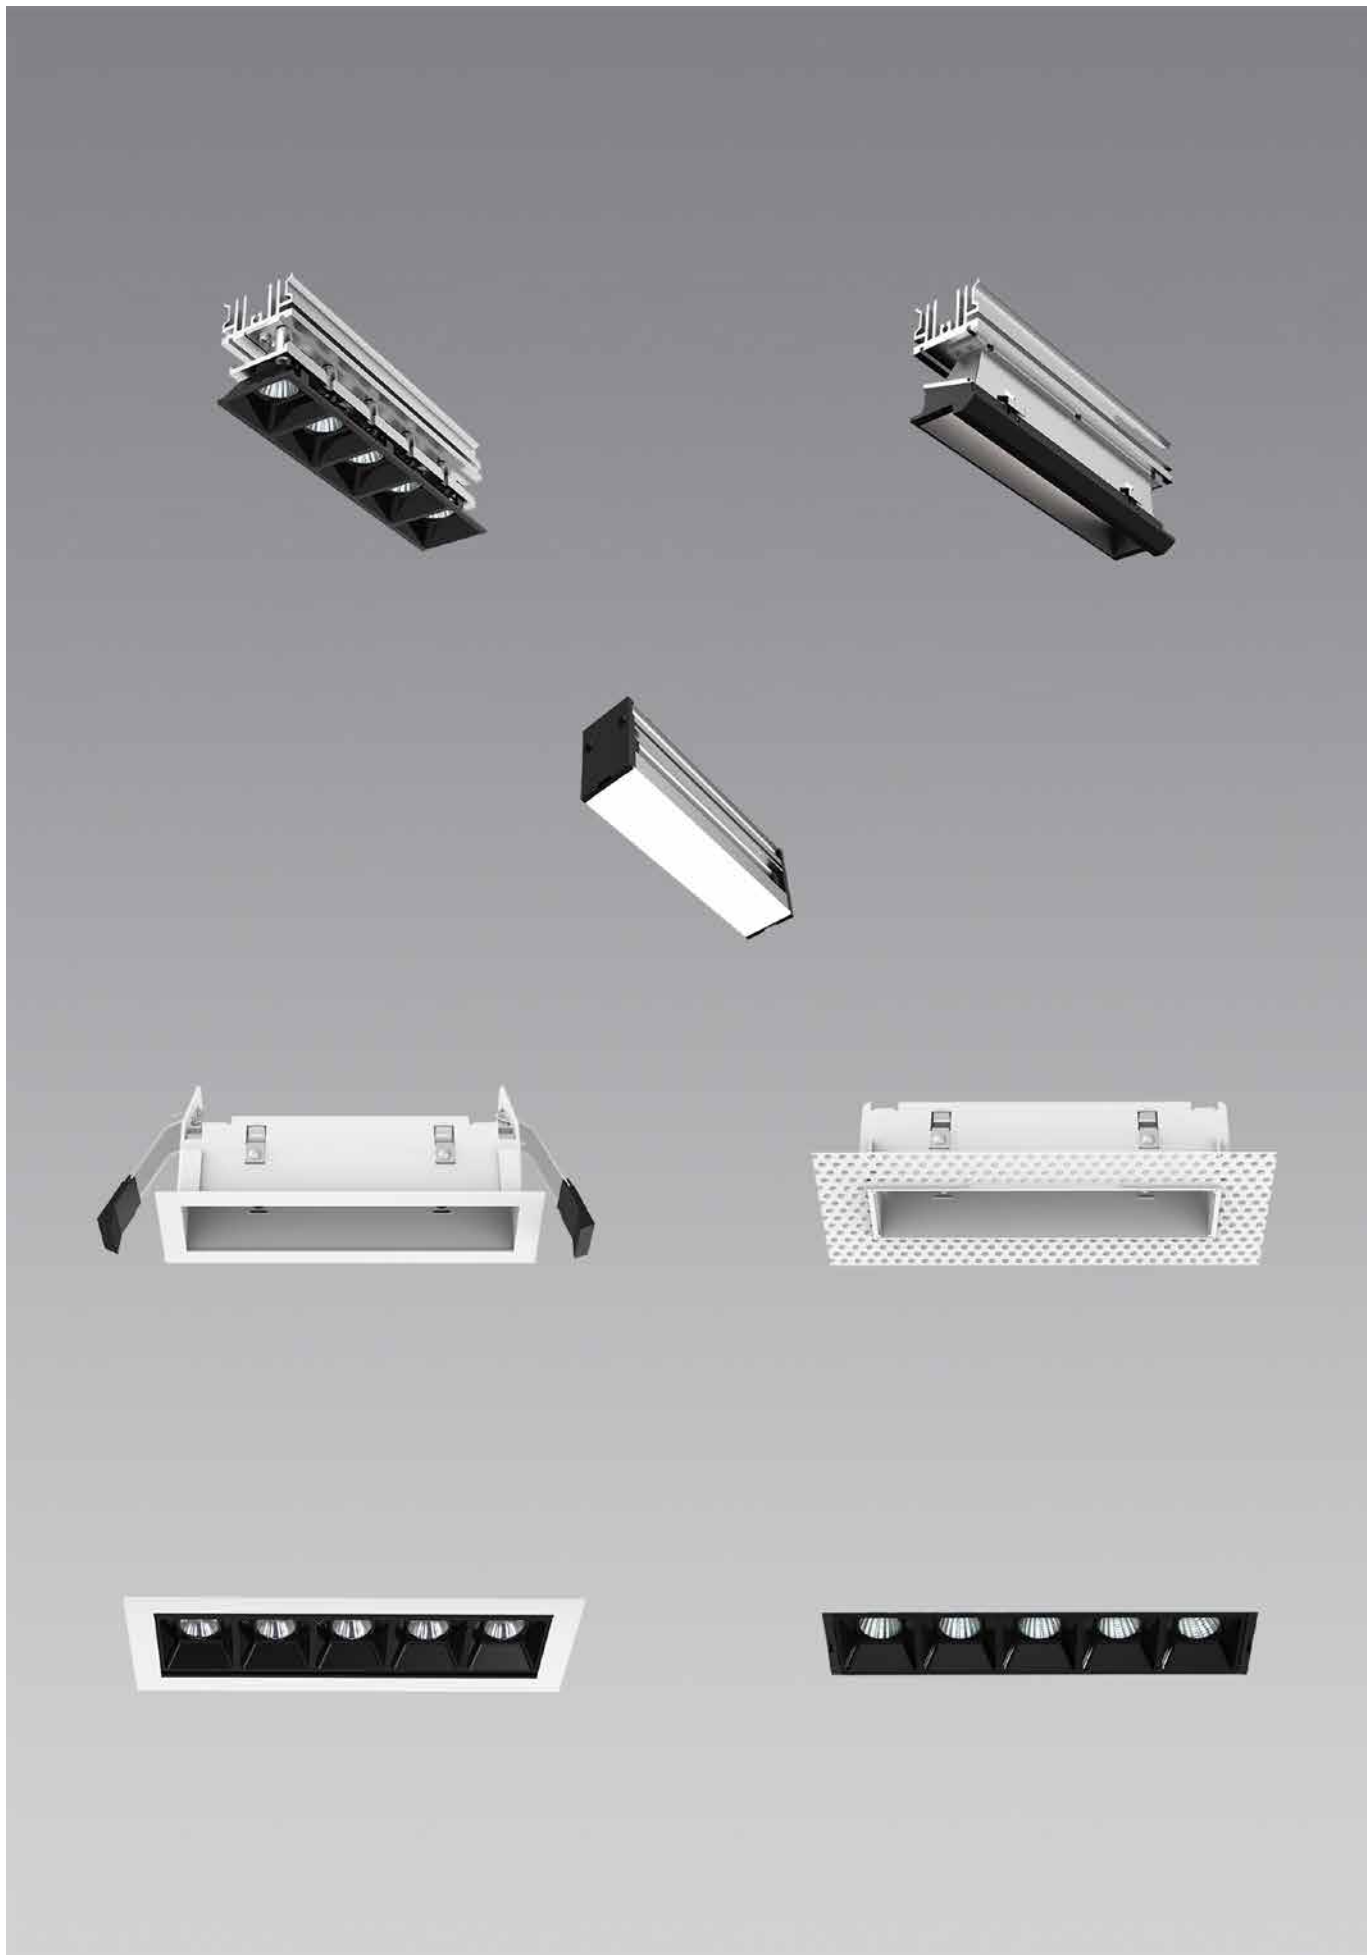

System 2.1

153 x 47mm

285 x 47mm

- Modular Downlight Series
- Trimless and trim options
- Multiple light source options
- 90+ CRI with premium optics
- DALI and 0-10v options

System 2.1 is a multi-use modular downlight series that can be used in a wide range of Interior environments. Ideally suited for multi-functional spaces, System 2.1 is best specified with System 2.0 (track series), providing the Designer a suite of fixtures that covers ambient, accent and task lighting. Whether for a high-end Villa or a Corporate office environment, System 2.1 provides the Interior with consistency in both design and technical performance.

*Reflector options: White / Black

Trim Housing* (H: 61mm)

Trimless Housing (H: 60mm) / requires min 4mm plaster thickness

* Finish options: White / Black

White finish only

Standard Downlights (90+ CRI)	Finish	Beam Angle(s)	Power (W)	Lumens (@ 3000k)
1. 5-LED Downlight / Trim	White Trim / Black Reflector S215L.WT.BR	15°/30°/40°	11w	1020 lm
	White Trim / White Reflector S215L.WT.WR			
	Black Trim / Black Reflector S215L.BT.BR			
	Black Trim / White Reflector S215L.BT.WR			
2. 5-LED Downlight / Trimless	Black Reflector S215TL.BR			
	White Reflector S215TL.WR			
3. Wallwasher / Trim	White S215WW.WT	Asymmetric	11w	612 lm
	Black S215WW.BT			
4. Wallwasher / Trimless	n/a S215WW.TL			
5. Linear LED / Trim	White S215LL.WT	115°	11w	551 lm
	Black S215LL.BT			
6. Linear LED / Trimless	n/a S215LL.TL			

Ordering Info > Wallwasher / Linear LED

- Example: 3000k - **S215LWW.WT.930.D**
4000k - **S215LWW.WT.940.D**
- *None: Where Control Gear is not required standard warranty terms will not apply (see warranty document)