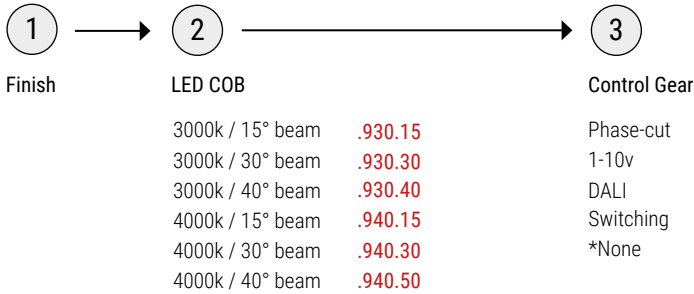

*Reflector options: White / Black

Trim Housing* (H: 61mm)

Trimless Housing (H: 60mm) / requires min 4mm plaster thickness

* Finish options: White / Black

White finish only

Standard Downlights (90+ CRI)	Finish	Beam Angle(s)	Power (W)	Lumens (@ 3000k)
1. 5-LED Downlight / Trim	White Trim / Black Reflector S215L.WT.BR	15°/30°/40°	11w	1020 lm
	White Trim / White Reflector S215L.WT.WR			
	Black Trim / Black Reflector S215L.BT.BR			
	Black Trim / White Reflector S215L.BT.WR			
2. 5-LED Downlight / Trimless	Black Reflector S215TL.BR			
	White Reflector S215TL.WR			
3. Wallwasher / Trim	White S215WW.WT	Asymmetric	11w	612 lm
	Black S215WW.BT			
4. Wallwasher / Trimless	n/a S215WW.TL			
5. Linear LED / Trim	White S215LL.WT	115°	11w	551 lm
	Black S215LL.BT			
6. Linear LED / Trimless	n/a S215LL.TL			

Order Code (5-LED Downlights only)

Ordering Info > 5-LED Downlights

- Example: **S215L.WT.BR.930.15.D**
- *None: Where Control Gear is not required standard warranty terms will not apply (see warranty document)

Ordering Info > Wallwasher / Linear LED

- Example: 3000k - **S215LWW.WT.930.D**
4000k - **S215LWW.WT.940.D**
- *None: Where Control Gear is not required standard warranty terms will not apply (see warranty document)