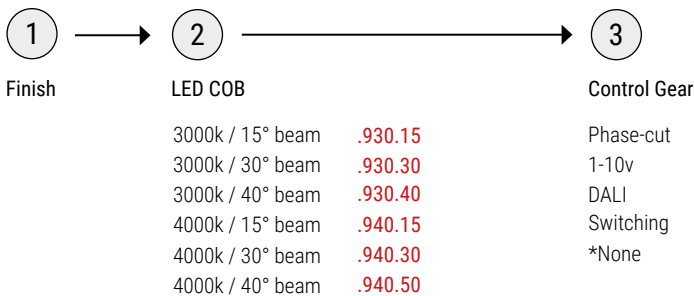

Order Code (10-LED Downlights only)

Ordering Info > 10-LED Downlights

1. Example: [S2110L.WT.BR.930.15.D](#)
2. *None: Where Control Gear is not required standard warranty terms will not apply (see warranty document)

Ordering Info > Wallwasher / Linear LED

1. Example: 3000k - [S2110LWW.WT.930.D](#)
   4000k - [S2110LWW.WT.940.D](#)
2. *None: Where Control Gear is not required standard warranty terms will not apply (see warranty document)