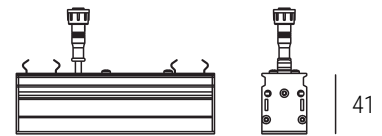

*Reflector options: White / Black

Trim Housing* (H: 61mm)

Trimless Housing (H: 60mm) / requires min 4mm plaster thickness

* Finish options: White / Black

White finish only

Standard Downlights (90+ CRI)	Finish	Beam Angle(s)	Power (W)	Lumens (@ 3000k)
1. 5-LED Downlight / Trim	White Trim / Black Reflector S215L.WT.BR	15°/30°/40°	11w	1020 lm
	White Trim / White Reflector S215L.WT.WR			
	Black Trim / Black Reflector S215L.BT.BR			
	Black Trim / White Reflector S215L.BT.WR			
2. 5-LED Downlight / Trimless	Black Reflector S215TL.BR			
	White Reflector S215TL.WR			
3. Wallwasher / Trim	White S215WW.WT	Asymmetric	11w	612 lm
	Black S215WW.BT			
4. Wallwasher / Trimless	n/a S215WW.TL			
5. Linear LED / Trim	White S215LL.WT	115°	11w	551 lm
	Black S215LL.BT			
6. Linear LED / Trimless	n/a S215LL.TL			