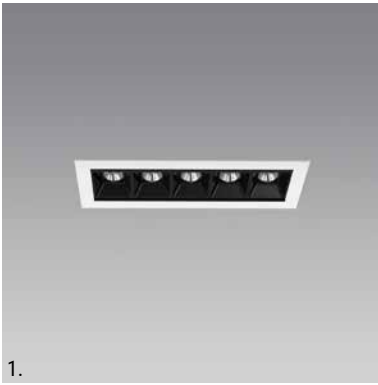

System 2.1

153 x 47mm

285 x 47mm

- Modular Downlight Series
- Trimless and trim options
- Multiple light source options
- 90+ CRI with premium optics
- DALI and 0-10v options

System 2.1 is a multi-use modular downlight series that can be used in a wide range of Interior environments. Ideally suited for multi-functional spaces, System 2.1 is best specified with System 2.0 (track series), providing the Designer a suite of fixtures that covers ambient, accent and task lighting. Whether for a high-end Villa or a Corporate office environment, System 2.1 provides the Interior with consistency in both design and technical performance.

*Reflector options: White / Black

Trim Housing* (H: 61mm)

Trimless Housing (H: 60mm) / requires min 4mm plaster thickness

* Finish options: White / Black

White finish only

Standard Downlights (90+ CRI)	Finish	Beam Angle(s)	Power (W)	Lumens (@ 3000k)
1. 5-LED Downlight / Trim	White Trim / Black Reflector S215L.WT.BR	15°/30°/40°	11w	1020 lm
	White Trim / White Reflector S215L.WT.WR			
	Black Trim / Black Reflector S215L.BT.BR			
	Black Trim / White Reflector S215L.BT.WR			
2. 5-LED Downlight / Trimless	Black Reflector S215TL.BR			
	White Reflector S215TL.WR			
3. Wallwasher / Trim	White S215WW.WT	Asymmetric	11w	612 lm
	Black S215WW.BT			
4. Wallwasher / Trimless	n/a S215WW.TL			
5. Linear LED / Trim	White S215LL.WT	115°	11w	551 lm
	Black S215LL.BT			
6. Linear LED / Trimless	n/a S215LL.TL			