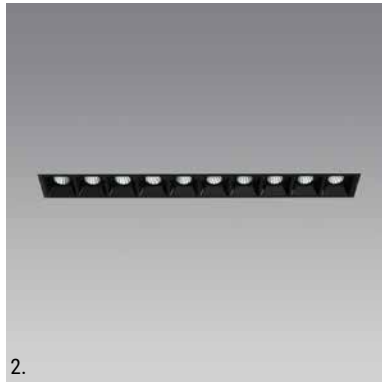

266

*Reflector options: White / Black