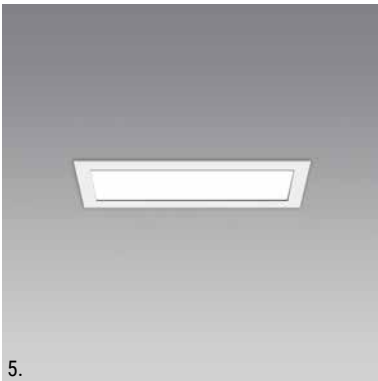

System 2.1

153 x 47mm

285 x 47mm

- Modular Downlight Series
- Trimless and trim options
- Multiple light source options
- 90+ CRI with premium optics
- DALI and 0-10v options

System 2.1 is a multi-use modular downlight series that can be used in a wide range of Interior environments. Ideally suited for multi-functional spaces, System 2.1 is best specified with System 2.0 (track series), providing the Designer a suite of fixtures that covers ambient, accent and task lighting. Whether for a high-end Villa or a Corporate office environment, System 2.1 provides the Interior with consistency in both design and technical performance.

*Reflector options: White / Black

Trim Housing* (H: 61mm)

Trimless Housing (H: 60mm) / requires min 4mm plaster thickness

* Finish options: White / Black

White finish only

Standard Downlights (90+ CRI)	Finish	Beam Angle(s)	Power (W)	Lumens (@ 3000k)
1. 5-LED Downlight / Trim	White Trim / Black Reflector S215L.WT.BR	15°/30°/40°	11w	1020 lm
	White Trim / White Reflector S215L.WT.WR			
	Black Trim / Black Reflector S215L.BT.BR			
	Black Trim / White Reflector S215L.BT.WR			
2. 5-LED Downlight / Trimless	Black Reflector S215TL.BR			
	White Reflector S215TL.WR			
3. Wallwasher / Trim	White S215WW.WT	Asymmetric	11w	612 lm
	Black S215WW.BT			
4. Wallwasher / Trimless	n/a S215WW.TL			
5. Linear LED / Trim	White S215LL.WT	115°	11w	551 lm
	Black S215LL.BT			
6. Linear LED / Trimless	n/a S215LL.TL			