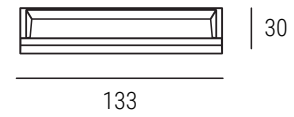

*Reflector options: White / Black

Trim Housing* (H: 61mm)

Trimless Housing (H: 60mm) / requires min 4mm plaster thickness

* Finish options: White / Black

White finish only

Standard Downlights (90+ CRI)	Finish	Beam Angle(s)	Power (W)	Lumens (@ 3000k)
1. 5-LED Downlight / Trim	White Trim / Black Reflector S215L.WT.BR	15°/30°/40°	11w	1020 lm
	White Trim / White Reflector S215L.WT.WR			
	Black Trim / Black Reflector S215L.BT.BR			
	Black Trim / White Reflector S215L.BT.WR			
2. 5-LED Downlight / Trimless	Black Reflector S215TL.BR			
	White Reflector S215TL.WR			
3. Wallwasher / Trim	White S215WW.WT	Asymmetric	11w	612 lm
	Black S215WW.BT			
4. Wallwasher / Trimless	n/a S215WW.TL			
5. Linear LED / Trim	White S215LL.WT	115°	11w	551 lm
	Black S215LL.BT			
6. Linear LED / Trimless	n/a S215LL.TL			