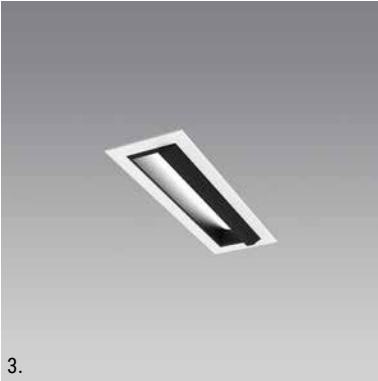

System 2.1

153 x 47mm

285 x 47mm

- Modular Downlight Series
- Trimless and trim options
- Multiple light source options
- 90+ CRI with premium optics
- DALI and 0-10v options

System 2.1 is a multi-use modular downlight series that can be used in a wide range of Interior environments. Ideally suited for multi-functional spaces, System 2.1 is best specified with System 2.0 (track series), providing the Designer a suite of fixtures that covers ambient, accent and task lighting. Whether for a high-end Villa or a Corporate office environment, System 2.1 provides the Interior with consistency in both design and technical performance.

*Reflector options: White / Black

Trim Housing* (H: 61mm)

Trimless Housing (H: 60mm) / requires min 4mm plaster thickness

* Finish options: White / Black

White finish only

Standard Downlights (90+ CRI)	Finish	Beam Angle(s)	Power (W)	Lumens (@ 3000k)
1. 5-LED Downlight / Trim	White Trim / Black Reflector S215L.WT.BR	15°/30°/40°	11w	1020 lm
	White Trim / White Reflector S215L.WT.WR			
	Black Trim / Black Reflector S215L.BT.BR			
	Black Trim / White Reflector S215L.BT.WR			
2. 5-LED Downlight / Trimless	Black Reflector S215TL.BR			
	White Reflector S215TL.WR			
3. Wallwasher / Trim	White S215WW.WT	Asymmetric	11w	612 lm
	Black S215WW.BT			
4. Wallwasher / Trimless	n/a S215WW.TL			
5. Linear LED / Trim	White S215LL.WT	115°	11w	551 lm
	Black S215LL.BT			
6. Linear LED / Trimless	n/a S215LL.TL			