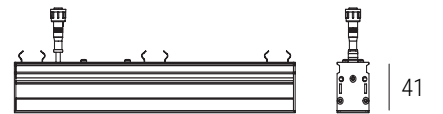

266

*Reflector options: White / Black

266

266