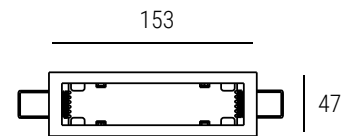

*Reflector options: White / Black

Trim Housing* (H: 61mm)

Trimless Housing (H: 60mm) / requires min 4mm plaster thickness

* Finish options: White / Black

White finish only

Standard Downlights (90+ CRI)	Finish	Beam Angle(s)	Power (W)	Lumens (@ 3000k)
1. 5-LED Downlight / Trim	White Trim / Black Reflector S215L.WT.BR	15°/30°/40°	11w	1020 lm
	White Trim / White Reflector S215L.WT.WR			
	Black Trim / Black Reflector S215L.BT.BR			
	Black Trim / White Reflector S215L.BT.WR			
2. 5-LED Downlight / Trimless	Black Reflector S215TL.BR			
	White Reflector S215TL.WR			
3. Wallwasher / Trim	White S215WW.WT	Asymmetric	11w	612 lm
	Black S215WW.BT			
4. Wallwasher / Trimless	n/a S215WW.TL			
5. Linear LED / Trim	White S215LL.WT	115°	11w	551 lm
	Black S215LL.BT			
6. Linear LED / Trimless	n/a S215LL.TL			