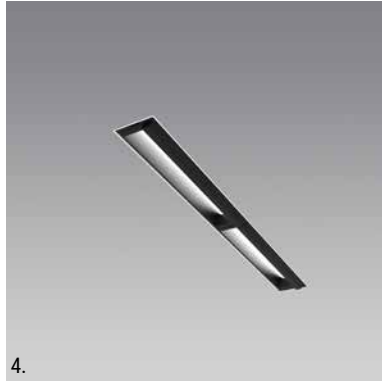

266

*Reflector options: White / Black

266

266