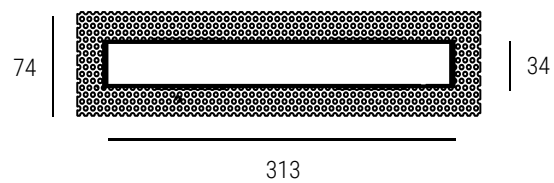

*Reflector options: White / Black

Trim Housing* (H: 61mm)

Trimless Housing (H: 60mm) / requires min 4mm plaster thickness

* Finish options: White / Black

White finish only

Standard Downlights (90+ CRI)	Finish	Beam Angle(s)	Power (W)	Lumens (@ 3000k)
1. 5-LED Downlight / Trim	White Trim / Black Reflector S215L.WT.BR	15°/30°/40°	11w	1020 lm
	White Trim / White Reflector S215L.WT.WR			
	Black Trim / Black Reflector S215L.BT.BR			
	Black Trim / White Reflector S215L.BT.WR			
2. 5-LED Downlight / Trimless	Black Reflector S215TL.BR			
	White Reflector S215TL.WR			
3. Wallwasher / Trim	White S215WW.WT	Asymmetric	11w	612 lm
	Black S215WW.BT			
4. Wallwasher / Trimless	n/a S215WW.TL			
5. Linear LED / Trim	White S215LL.WT	115°	11w	551 lm
	Black S215LL.BT			
6. Linear LED / Trimless	n/a S215LL.TL			

Large Downlights (90+ CRI)	Finish	Beam Angle(s)	Power (W)	Lumens (@ 3000k)
1. 10-LED Downlight / Trim	White Trim / Black Reflector S2110L.WT.BR	15°/30°/40°	22w	2000 lm
	White Trim / White Reflector S2110L.WT.WR			
	Black Trim / Black Reflector S2110L.BT.BR			
	Black Trim / White Reflector S2110L.BT.WR			
2. 10-LED Downlight / Trimless	Black Reflector S2110TL.BR			
	White Reflector S2110TL.WR			
3. Wallwasher / Trim	White S2110WW.WT	Asymmetric	22w	1224 lm
	Black S2110WW.BT			
4. Wallwasher / Trimless	n/a S2110WW.TL			
5. Linear LED / Trim	White S2110LL.WT	115°	22w	1102 lm
	Black S2110LL.BT			
6. Linear LED / Trimless	n/a S2110LL.TL			