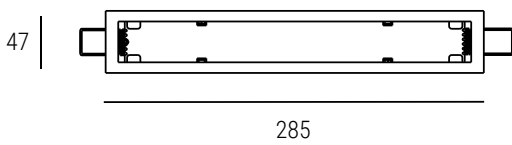

Trim Housing* (H: 61mm)

* Finish options: White / Black

Trimless Housing (H: 60mm) / requires min 4mm plaster thickness

White finish only

Large Downlights (90+ CRI)	Finish	Beam Angle(s)	Power (W)	Lumens (@ 3000k)
1. 10-LED Downlight / Trim	White Trim / Black Reflector S2110L.WT.BR	15°/30°/40°	22w	2000 lm
	White Trim / White Reflector S2110L.WT.WR			
	Black Trim / Black Reflector S2110L.BT.BR			
	Black Trim / White Reflector S2110L.BT.WR			
2. 10-LED Downlight / Trimless	Black Reflector S2110TL.BR			
	White Reflector S2110TL.WR			
3. Wallwasher / Trim	White S2110WW.WT	Asymmetric	22w	1224 lm
	Black S2110WW.BT			
4. Wallwasher / Trimless	n/a S2110WW.TL			
5. Linear LED / Trim	White S2110LL.WT	115°	22w	1102 lm
	Black S2110LL.BT			
6. Linear LED / Trimless	n/a S2110LL.TL			

Order Code (10-LED Downlights only)

Ordering Info > 10-LED Downlights

1. Example: [S2110L.WT.BR.930.15.D](#)
2. *None: Where Control Gear is not required standard warranty terms will not apply (see warranty document)

Ordering Info > Wallwasher / Linear LED

1. Example: 3000k - [S2110LWW.WT.930.D](#)
   4000k - [S2110LWW.WT.940.D](#)
2. *None: Where Control Gear is not required standard warranty terms will not apply (see warranty document)