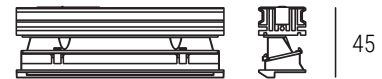

*Reflector options: White / Black

Trim Housing* (H: 61mm)

Trimless Housing (H: 60mm) / requires min 4mm plaster thickness

* Finish options: White / Black

White finish only

Standard Downlights (90+ CRI)	Finish	Beam Angle(s)	Power (W)	Lumens (@ 3000k)
1. 5-LED Downlight / Trim	White Trim / Black Reflector S215L.WT.BR	15°/30°/40°	11w	1020 lm
	White Trim / White Reflector S215L.WT.WR			
	Black Trim / Black Reflector S215L.BT.BR			
	Black Trim / White Reflector S215L.BT.WR			
2. 5-LED Downlight / Trimless	Black Reflector S215TL.BR			
	White Reflector S215TL.WR			
3. Wallwasher / Trim	White S215WW.WT	Asymmetric	11w	612 lm
	Black S215WW.BT			
4. Wallwasher / Trimless	n/a S215WW.TL			
5. Linear LED / Trim	White S215LL.WT	115°	11w	551 lm
	Black S215LL.BT			
6. Linear LED / Trimless	n/a S215LL.TL			